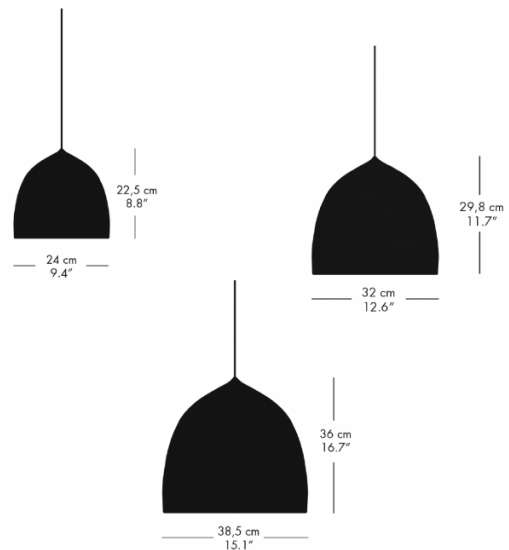

PRODUCT SPECIFICATION

Light Source: P1 - 1 x Max 53W E27 (excluded)
 P1.5 - 1 x Max 53W E27 (excluded)
 P2 - 1 x Max 100W E27 (excluded)

IP Code: 20

Dimming: Dimmable via mains phase dimming.

Dimensions: P1:
 Ø24cm
 Height: 22.5cm

P1.5:
 Ø32cm
 Height: 29.8cm

P2:
 Ø38.5cm
 Height: 36cm

Cable Length: 3m

For all sales and technical enquiries, please contact:

+44 (0)114 263 4266

info@davidvillagelighting.co.uk

www.davidvillagelighting.co.uk