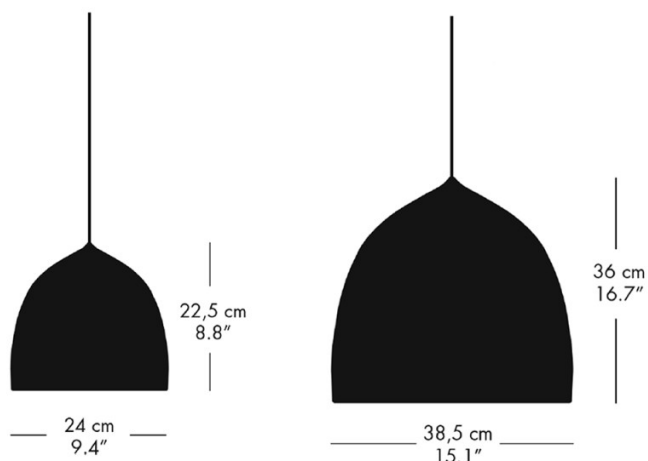

FRITZ HANSEN

Fritz Hansen Suspence Pendant

LA4364

SOURCE: <https://www.davidvillagelighting.co.uk/product/Fritz-Hansen-Suspence-Pendant/17246>

PRODUCT DESCRIPTION

Designer: GamFratesi

Suspence Pendant Light by Fritz Hansen

Inspired by movement translating in design the Suspence pendant light was designed by Gamfratesi in 2013. The pendant is created from pulling aluminium creating a rounded shade that has an elegant and classic silhouette. The top of the shade accentuates this pulling technique as it tapers into a little tip. The shade has an infinity diffuser fitted in the bottom which creates a glare-free soft glow that also creates an illusion of infinite depth.

The Suspence pendant is available in 2 sizes and a range of different colours so you can find the perfect fit for your space. The downward-directed light make this pendant light great for putting over tables and surfaces and also works well as the main feature light of the room. Wonderful for both homes and commercial spaces, this light can be used in many different types of rooms. Put in a row or cluster to make a real impact and also pair with the [Suspence Nomad floor lamp](#) to have a consistent lighting scheme.

PRODUCT SPECIFICATION

Light Source: P1 - 1 x Max 53W E27 (excluded)
P2 - 1 x Max 100W E27 (excluded)

IP Code: 20

Dimming: Dimmable via mains phase dimming.

Dimensions: P1:
Ø24cm
Height: 22.5cm

P2:
Ø38.5cm
Height: 36cm

Cable Length: 3m