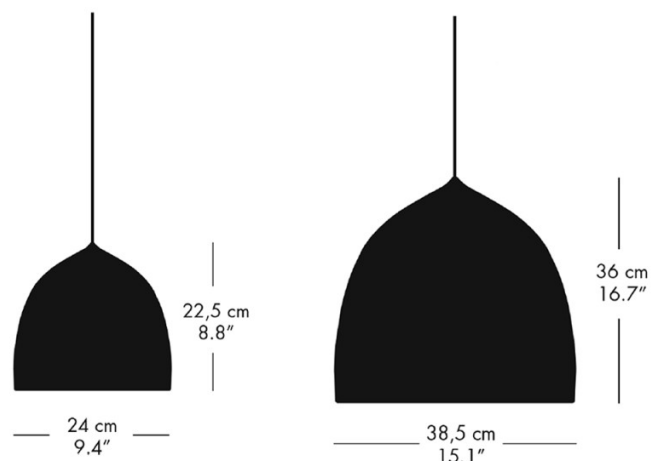

PRODUCT SPECIFICATION

Light Source: P1 - 1 x Max 53W E27 (excluded)
P2 - 1 x Max 100W E27 (excluded)

IP Code: 20

Dimming: Dimmable via mains phase dimming.

Dimensions: P1:
Ø24cm
Height: 22.5cm

P2:
Ø38.5cm
Height: 36cm

Cable Length: 3m