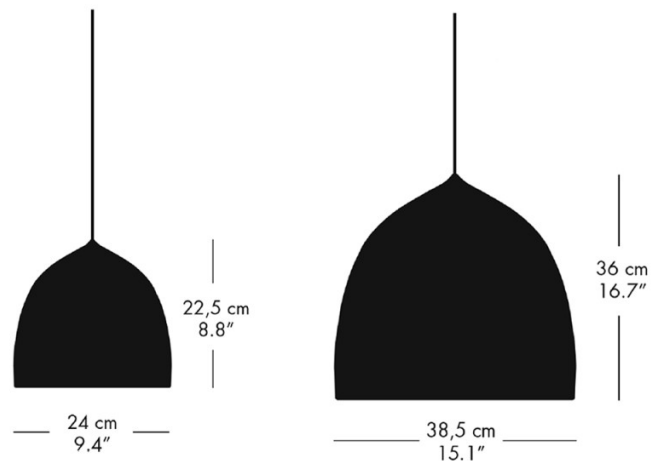

## PRODUCT SPECIFICATION

**Light Source:** P1 - 1 x Max 53W E27 (excluded)  
P2 - 1 x Max 100W E27 (excluded)

**IP Code:** 20

**Dimming:** Dimmable via mains phase dimming.

**Dimensions: P1:**  
Ø24cm  
Height: 22.5cm

**P2:**  
Ø38.5cm  
Height: 36cm

Cable Length: 3m

**For all sales and technical enquiries, please contact:**

+44 (0)114 263 4266

[info@davidvillagelighting.co.uk](mailto:info@davidvillagelighting.co.uk)

[www.davidvillagelighting.co.uk](http://www.davidvillagelighting.co.uk)