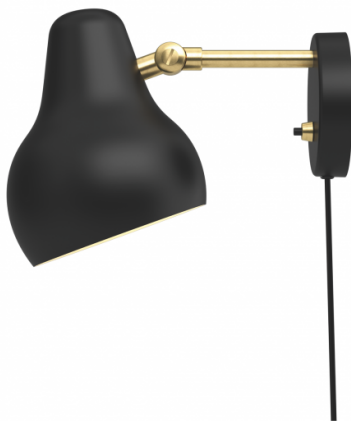

louis poulsen

Louis Poulsen VL38 LED Wall Light

LA4363/W

SOURCE: <https://www.davidvillagelighting.co.uk/product/Louis-Poulsen-VL38-LED-Wall-Light/17242>

PRODUCT DESCRIPTION

Designer: Vilhelm Lauritzen

VL38 LED Wall Light by Louis Poulsen

The VL38 LED wall light is based on the design of the [VL38 table lamp](#), which was designed in the 1930s for the Radiohuset building in Copenhagen by Vilhelm Lauritzen. The wall light has a sleek and slender brass arm which bends down to support the lampshade, which has smooth lines and a rounded shape.

The VL38 LED wall lamp is available in 2 finishes, black or white, and has an adjustable shade so you can direct the light where needed. You can use as a reading/task light in your office or use it to line the walls in your lounge to create a cosy atmosphere with a chic and timeless design. The wall lamp has a handy 2 step dimmer switch and will seamlessly fit into any design scheme, suitable for a wide variety of settings.

This wall light comes with a cable and plug so needs to be installed by a nearby socket. It can also be hard-wired into the mains by a qualified electrician.

PRODUCT SPECIFICATION

Light Source: 9.6W, 2700K, 416 Lumens