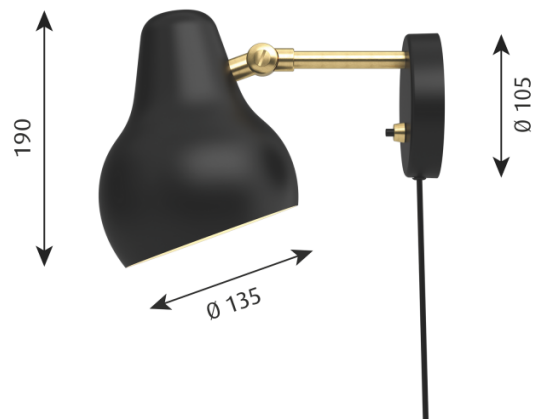

The VL38 LED wall light is based on the design of the [VL38 table lamp](#), which was designed in the 1930s for the Radiohuset building in Copenhagen by Vilhelm Lauritzen. The wall light has a sleek and slender brass arm which bends down to support the lampshade, which has smooth lines and a rounded shape.

The VL38 LED wall lamp is available in 2 finishes, black or white, and has an adjustable shade so you can direct the light where needed. You can use as a reading/task light in your office or use it to line the walls in your lounge to create a cosy atmosphere with a chic and timeless design. The wall lamp has a handy 2 step dimmer switch and will seamlessly fit into any design scheme, suitable for a wide variety of settings.

This wall light comes with a cable and plug so needs to be installed by a nearby socket. It can also be hard-wired into the mains by a qualified electrician.

PRODUCT SPECIFICATION

Light Source: 9.6W, 2700K, 416 Lumens

IP Code: 20

Dimming: Integrated dimmer on the product.

Dimensions: Shade: Ø13.5cm
Height: 19cm
Wall Base: Ø10.5cm
Cable Length: 330cm

For all sales and technical enquiries, please contact:

+44 (0)114 263 4266