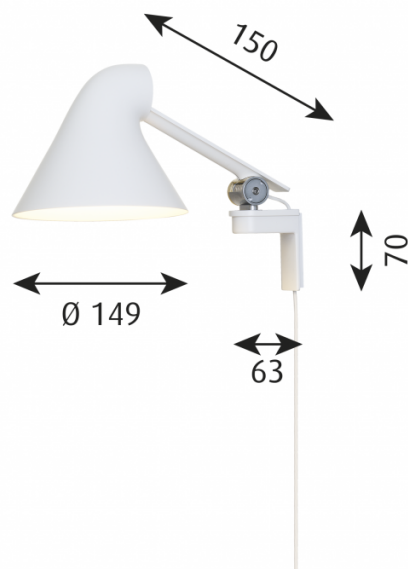

louis poulsen

Louis Poulsen NJP LED Wall Lamp

LA3379/W

SOURCE: <https://www.davidvillagelighting.co.uk/product/Louis-Poulsen-NJP-LED-Wall-Lamp/17240>

PRODUCT DESCRIPTION

NJP Wall Lamp by Louis Poulsen

Perfect for big and small spaces, the NJP wall lamp was designed by Oki Sato and is a contemporary, inventive light that is very versatile. The shade and arm of the wall light can be adjusted, allowing you to direct the light where you need. The integrated LED light makes it energy-saving and gives you the choice of either a 2700K (warmest white) or 3000K (warm white) colour temperature.

The NJP wall light is available in 4 colours, white, dark grey, black or light grey, which all look wonderful in any interior. You can use the wall lamp to line the walls in your corridor, hallway, lounge, bedroom and many more and is useful for domestic and commercial settings. For a wall light with a further reach and even more flexibility, check out the [NJP long arm wall lamp](#) online now.

PRODUCT SPECIFICATION

- Light Source:** 10W, 2700K, 529 Lumens
or
10W, 3000K, 550 Lumens
- IP Code:** 20
- Dimming:** Integrated on/off switch on the product.
- Dimensions:** Length: 15cm
Depth: 6.3cm
Wall Base Height: 7cm