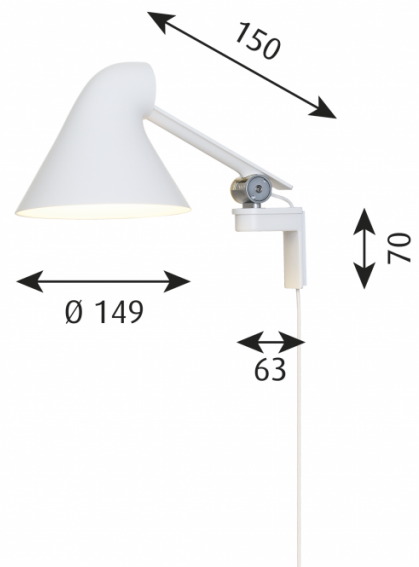

louis poulsen

Louis Poulsen NJP LED Wall Lamp

LA3379/W

SOURCE: <https://www.davidvillagelighting.co.uk/product/Louis-Poulsen-NJP-LED-Wall-Lamp/17240>

PRODUCT DESCRIPTION

NJP Wall Lamp by Louis Poulsen

Perfect for big and small spaces, the NJP wall lamp was designed by Oki Sato and is a contemporary, inventive light that is very versatile. The shade and arm of the wall light can be adjusted, allowing you to direct the light where you need. The integrated LED light makes it energy-saving and gives you the choice of either a 2700K (warmest white) or 3000K (warm white) colour temperature.

The NJP wall light is available in 4 colours, white, dark grey, black or light grey, which all look wonderful in any interior. You can use the wall lamp to line the walls in your corridor, hallway, lounge, bedroom and many more and is useful for domestic and commercial settings. For a wall light with a further reach and even more flexibility, check out the [NJP long arm wall lamp](#) online now.

PRODUCT SPECIFICATION

- Light Source:** 10W, 2700K, 529 Lumens
or
10W, 3000K, 550 Lumens
- IP Code:** 20
- Dimming:** Integrated on/off switch on the product.
- Dimensions:** Length: 15cm
Depth: 6.3cm
Wall Base Height: 7cm