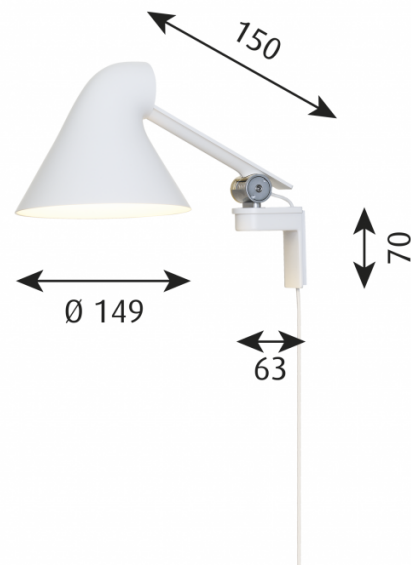

Please Note: The NJP Mini Wall Light needs to be installed by a socket as it has a cable and plug. Alternatively, it can be supplied as a hardwired version. Please [contact us](#) for more information and pricing.

PRODUCT SPECIFICATION

Light Source: 10W, 2700K, 529 Lumens
or
10W, 3000K, 550 Lumens

IP Code: 20

Dimming: Integrated on/off switch on the product.

Dimensions: Arm Length: 15cm
Depth: 6.3cm
Shade: Ø14.9
Wall Base: Ø12.1cm