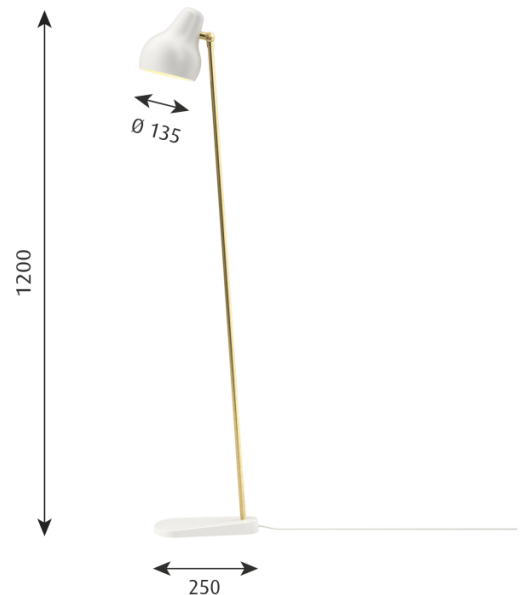

### VL38 LED Floor Lamp by Louis Poulsen

Based on a design by Vilhelm Lauritzen from the 1930s, the VL38 LED floor lamp has a lovely brass stem that leans slightly, being an interesting and refined silhouette. The floor lamp has a rounded lampshade, which helps emit a soft and cosy light. The shade can also be tilted so you can direct the light flow where you need, whether you want a light for reading or a warm glow to create a nice ambience.

## PRODUCT SPECIFICATION

**Light Source:** 9.6W, 2700K, 416 Lumens

**IP Code:** 20

**Dimming:** In line dimmer included on cable.

**Dimensions:** Shade: Ø13.5cm  
Height: 120cm  
Base: Ø25cm

**For all sales and technical enquiries, please contact:**