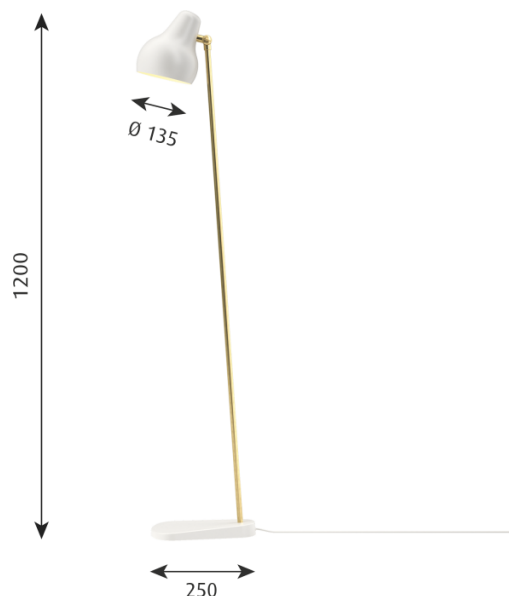

Based on a design by Vilhelm Lauritzen from the 1930s, the VL38 LED floor lamp has a lovely brass stem that leans slightly, being an interesting and refined silhouette. The floor lamp has a rounded lampshade, which helps emit a soft and cosy light. The shade can also be tilted so you can direct the light flow where you need, whether you want a light for reading or a warm glow to create a nice ambience.

The VL38 floor light has an integrated LED light source which is long lasting and can also be dimmed thanks to the 2 step dimmer switch included on the cable. The floor light is available in a white or black finish, which makes it suitable for many interiors both at home and in professional settings.

PRODUCT SPECIFICATION

Light Source: 9.6W, 2700K, 416 Lumens

IP Code: 20

Dimming: In line dimmer included on cable.

Dimensions: Shade: Ø13.5cm
Height: 120cm
Base: Ø25cm

For all sales and technical enquiries, please contact: