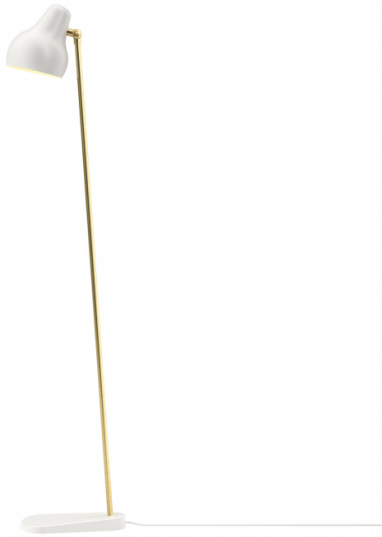

# Louis Poulsen VL38 LED Floor Lamp

LA4363/F

SOURCE: <https://www.davidvillagelighting.co.uk/product/Louis-Poulsen-VL38-LED-Floor-Lamp/17239>

### VL38 LED Floor Lamp by Louis Poulsen

Based on a design by Vilhelm Lauritzen from the 1930s, the VL38 LED floor lamp has a lovely brass stem that leans slightly, being an interesting and refined silhouette. The floor lamp has a rounded lampshade, which helps emit a soft and cosy light. The shade can also be tilted so you can direct the light flow where you need, whether you want a light for reading or a warm glow to create a nice ambience.

The VL38 floor light has an integrated LED light source which is long lasting and can also be dimmed thanks to the 2 step dimmer switch included on the cable. The floor light is available in a white or black finish, which makes it suitable for many interiors both at home and in professional settings.