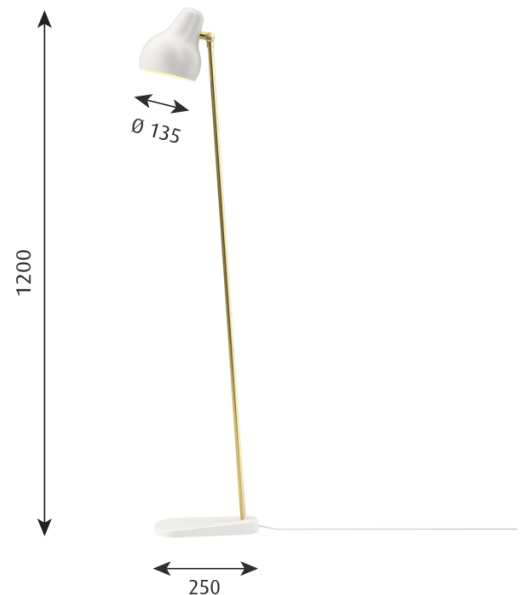

Based on a design by Vilhelm Lauritzen from the 1930s, the VL38 LED floor lamp has a lovely brass stem that leans slightly, being an interesting and refined silhouette. The floor lamp has a rounded lampshade, which helps emit a soft and cosy light. The shade can also be tilted so you can direct the light flow where you need, whether you want a light for reading or a warm glow to create a nice ambience.

The VL38 floor light has an integrated LED light source which is long lasting and can also be dimmed thanks to the 2 step dimmer switch included on the cable. The floor light is available in a white or black finish, which makes it suitable for many interiors both at home and in professional settings.

PRODUCT SPECIFICATION

Light Source: 9.6W, 2700K, 416 Lumens

IP Code: 20

Dimming: In line dimmer included on cable.

Dimensions: Shade: Ø13.5cm
Height: 120cm
Base: Ø25cm

For all sales and technical enquiries, please contact: