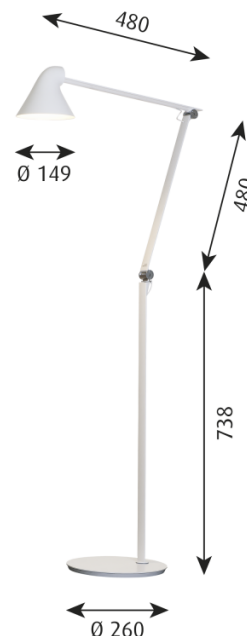

### NJP Floor Lamp by Louis Poulsen

The NJP floor lamp was designed by Oki Sato and is a new interpretation of the classic silhouette and function seen in the renowned [Anglepoise](#) lamps. The angle of the shade and arm can be adjusted to provide a very handy light for reading or tasks. The floor lamp comes with an integrated LED light source with the choice between a 2700K (warmest white) or a 3000K (warm white) colour temperature. The floor light also has switch with 2 dimming options and a timer function that can automatically switch off the lamp after 4 or 8 hours if needed.

## PRODUCT SPECIFICATION

**Light Source:** 10W, 2700K, 529 Lumens  
or  
10W, 3000K, 550 Lumens

**IP Code:** 20

**Dimming:** In line dimmer included on cable.

**Dimensions:** Shade: Ø14.9cm  
Arm Length: 48cm  
Arm Height: 48cm  
Stem Height: 73.8cm  
Base: Ø26cm