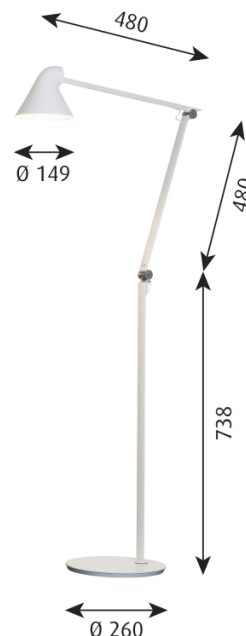

### NJP Floor Lamp by Louis Poulsen

The NJP floor lamp was designed by Oki Sato and is a new interpretation of the classic silhouette and function seen in the renowned [Anglepoise](#) lamps. The angle of the shade and arm can be adjusted to provide a very handy light for reading or tasks. The floor lamp comes with an integrated LED light source with the choice between a 2700K (warmest white) or a 3000K (warm white) colour temperature. The floor light also has switch with 2 dimming options and a timer function that can automatically switch off the lamp after 4 or 8 hours if needed.

## PRODUCT SPECIFICATION

**Light Source:** 10W, 2700K, 529 Lumens  
or  
10W, 3000K, 550 Lumens

**IP Code:** 20

**Dimming:** In line dimmer included on cable.

**Dimensions:** Shade: Ø14.9cm  
Arm Length: 48cm  
Arm Height: 48cm  
Stem Height: 73.8cm  
Base: Ø26cm