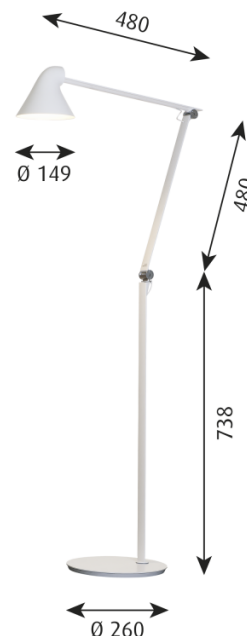

For all sales and technical enquiries, please contact:

+44 (0)114 263 4266

info@davidvillagelighting.co.uk

www.davidvillagelighting.co.uk