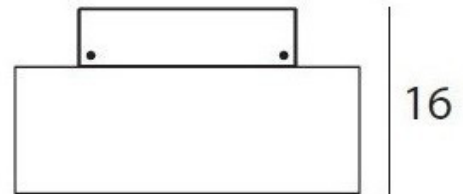

Light Attack Dub 30 LED Wall Light

LA6643

SOURCE: <https://www.davidvillagelighting.co.uk/product/Light-Attack-Dub-30-LED-Wall-Light/17223>

PRODUCT DESCRIPTION

Light Attack Dub 30 Wall Light

This light has a minimalist design and emits light that seems to appear out of nowhere and spread from the ceiling, firm and soft at the same time.

Materials: white wrinkle-effect coated metal mounting frame; satin finished polymethylmethacrylate diffuser.

PRODUCT SPECIFICATION

Light Source: 16.5W, 3000K

Dimming: Non dimmable.

For all sales and technical enquiries, please contact: