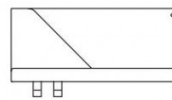

MUUTO

Muuto Folded Shelves

LA4351

SOURCE: <https://www.davidvillagelighting.co.uk/product/Muuto-Folded-Shelves/17207>

PRODUCT DESCRIPTION

Designer: Johan Van Hengel

Folded Shelves by Muuto

The Muuto Folded Shelves are made from a single sheet of metal, carefully folded in such a way to create small pockets in order to hold and store your belongings. The Folded shelves are further accessorised with a single bolt in one corner and two hooks to hang objects. You can use the shelves in just a decorative way or also choose to make it functional by storing and organising anything from magazines, clothing, toys or even plants.

PRODUCT SPECIFICATION

- Dimensions: Small:**
 Width: 51cm
 Height: 22cm
 Depth: 6.9cm
- Medium:**
 Width: 63cm
 Height: 16.5cm
 Depth: 12.4cm
- Large:**
 Width: 96cm
 Height: 13 cm
 Depth: 11.4cm

51 cm /
20"

22 cm /
8.75"

6,9 cm /
2.75"

63 cm /
24.75"

16,5 cm /
6.5"

12,4 cm /
4.75"

96 cm /
37.75"

13 cm /
5"

11,4 cm /
4.5"