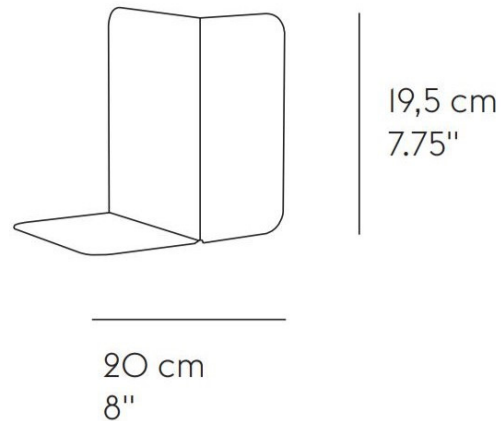

MUUTO

Muuto Compile Bookend

LA4349

SOURCE: <https://www.davidvillagelighting.co.uk/product/Muuto-Compile-Bookend/17205>

PRODUCT DESCRIPTION

Designer: Cecilie Manz

Compile Bookend by Muuto

The Compile Bookend designed by Cecilie Manz for Muuto is a flexible bookend that can be placed in different ways to support various sized books or magazines. Manz has established herself as one of Denmark's most prominent designers and her work is sold and exhibited all over the world.

PRODUCT SPECIFICATION

Dimensions: Height: 19.5cm
Width: 15cm
Depth: 20cm

For all sales and technical enquiries, please contact:

+44 (0)114 263 4266

info@davidvillagelighting.co.uk

www.davidvillagelighting.co.uk