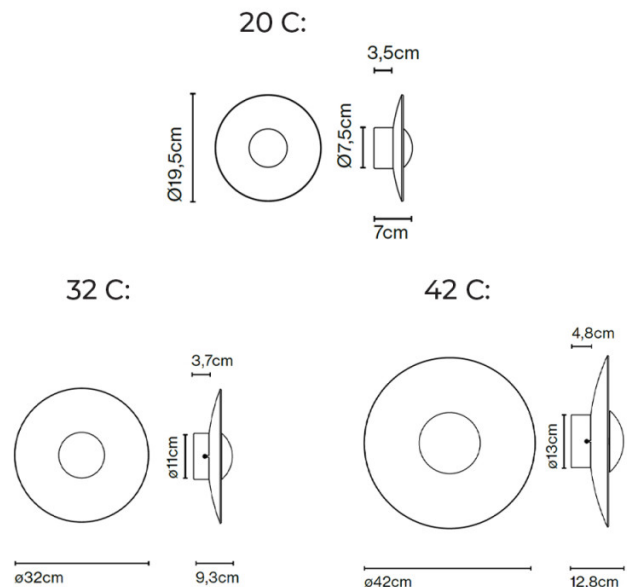

The Ginger Ceiling/Wall Light designed by Joan Gaspar in 2014 for Marset features an extraordinarily lightweight light disk which pays tribute to the drums of Ginger Baker of Cream, the 1960s rock band. The iconic disk is created from layers of wood and paper shaped under high pressure achieving a shade thickness of just 4mm, with a white interior to reflect the light and a high-quality wood finish on the outside.

PRODUCT SPECIFICATION

<b>Light</b>	<b>20 C:</b> 5.7W, 2700K, 161 Lumens
<b>Source:</b>	<b>32 C:</b> 11.5W, 2700K, 350 Lumens
	<b>42 C:</b> 21.7W, 2700K, 698 Lumens
<b>IP Code:</b>	20
<b>Dimming:</b>	dimmable via leading edge and trailing edge (Triac)
<b>Dimensions:</b>	<b>20 C:</b>
	Ø19.5cm
	Depth: 7cm
	<b>32 C:</b>
	Ø32cm
	Depth: 9.3cm
	<b>42 C:</b>
	Ø42cm
	Depth: 12.8cm