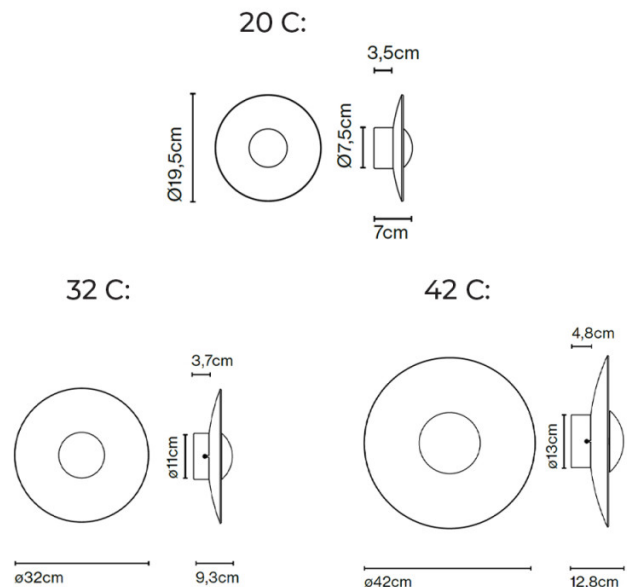

The Ginger Ceiling/Wall Light designed by Joan Gaspar in 2014 for Marset features an extraordinarily lightweight light disk which pays tribute to the drums of Ginger Baker of Cream, the 1960s rock band. The iconic disk is created from layers of wood and paper shaped under high pressure achieving a shade thickness of just 4mm, with a white interior to reflect the light and a high-quality wood finish on the outside.

PRODUCT SPECIFICATION

Light Source:	20 C: 5.7W, 2700K, 161 Lumens 32 C: 11.5W, 2700K, 350 Lumens 42 C: 21.7W, 2700K, 698 Lumens
IP Code:	20
Dimming:	dimmable via leading edge and trailing edge (Triac)
Dimensions:	<p>20 C: Ø19.5cm Depth: 7cm</p> <p>32 C: Ø32cm Depth: 9.3cm</p> <p>42 C: Ø42cm Depth: 12.8cm</p>