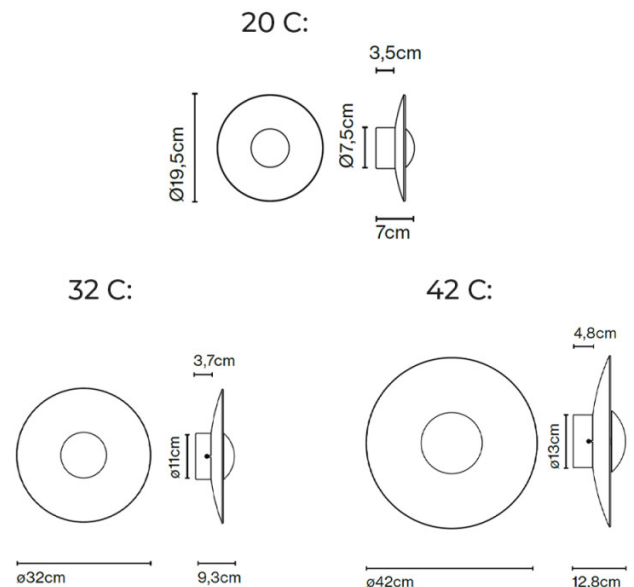

The Ginger Ceiling/Wall Light designed by Joan Gaspar in 2014 for Marset features an extraordinarily lightweight light disk which pays tribute to the drums of Ginger Baker of Cream, the 1960s rock band. The iconic disk is created from layers of wood and paper shaped under high pressure achieving a shade thickness of just 4mm, with a white interior to reflect the light and a high-quality wood finish on the outside.

PRODUCT SPECIFICATION

<b>Light Source:</b>	<b>20 C:</b> 5.7W, 2700K, 161 Lumens <b>32 C:</b> 11.5W, 2700K, 350 Lumens <b>42 C:</b> 21.7W, 2700K, 698 Lumens
<b>IP Code:</b>	20
<b>Dimming:</b>	dimmable via leading edge and trailing edge (Triac)
<b>Dimensions:</b>	<p><b>20 C:</b> Ø19.5cm Depth: 7cm</p> <p><b>32 C:</b> Ø32cm Depth: 9.3cm</p> <p><b>42 C:</b> Ø42cm Depth: 12.8cm</p>