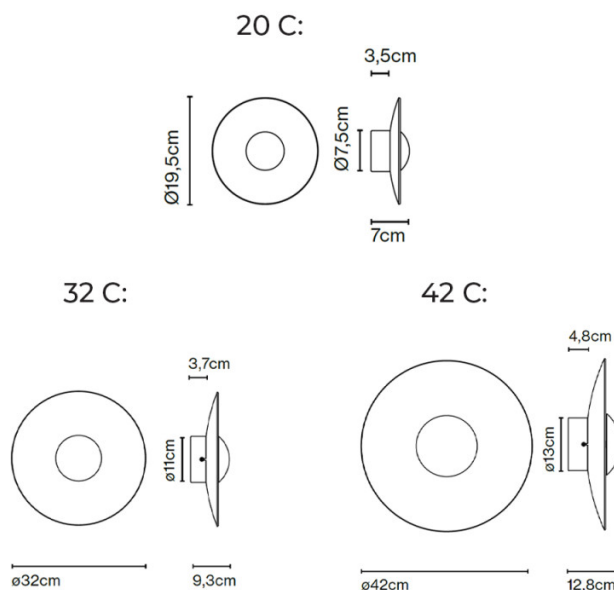

**PRODUCT SPECIFICATION**

- Light Source:** 20 C: 5.7W, 2700K, 161 Lumens  
32 C: 11.5W, 2700K, 350 Lumens  
42 C: 21.7W, 2700K, 698 Lumens
- IP Code:** 20
- Dimming:** Dimmable via Phase cut dimmer leading and trailing edge.
- Dimensions:** 20 C:  
Ø19.5cm  
Depth: 7cm
- 32 C:  
Ø32cm  
Depth: 9.3cm
- 42 C:  
Ø42cm  
Depth: 12.8cm