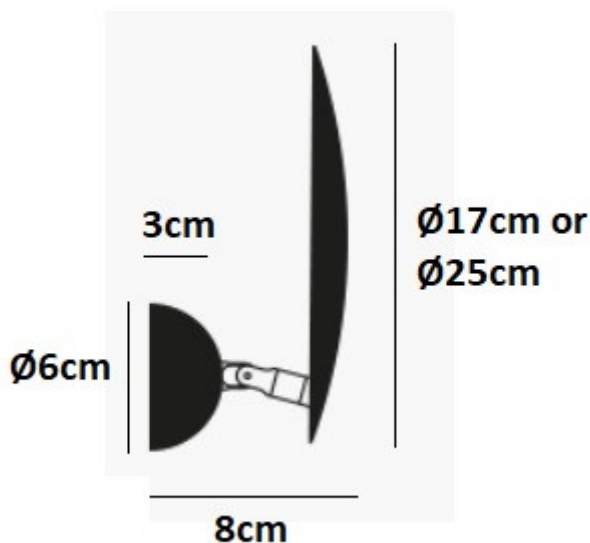

Available in two sizes, a 25cm and 17cm, the Lederam W1 Wall Light can be placed anywhere and enjoyed as a stunning fixture, as well as a functional wall light. The disc can be adjusted to alter the light output and angle, in order to personalise the ambience of your space; this makes it an ideal addition to a busy and practical home. It can also be used to add a touch of modern elegance to commercial spaces, especially in the hospitality sector, such as in restaurants, bars, cafes or hotels.

Ph credits: Nava Rapacchietta

PRODUCT SPECIFICATION

Light Source: 17W, 2700K, 1700 Lumens

IP Code: 20

Dimming: Dimmable using trailing edge dimming.

Dimensions: 17:
Ø17cm
Depth: 8cm
Wall Mount: Ø6.5cm

25:
Ø25cm
Depth: 8cm
Wall Mount: Ø6.5cm