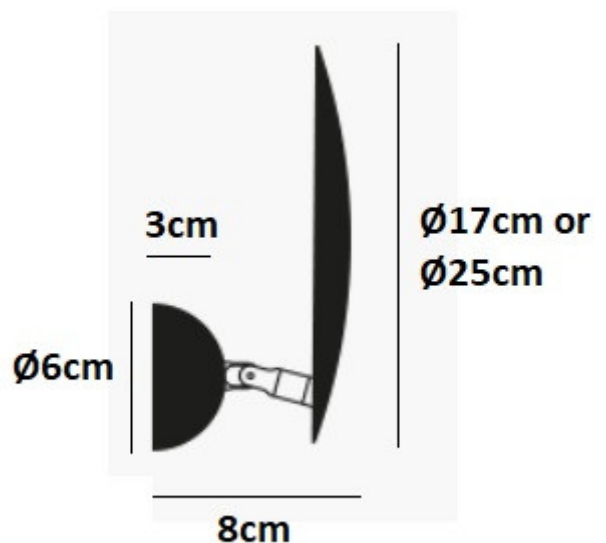

Available in two sizes, a 25cm and 17cm, the Lederam W1 Wall Light can be placed anywhere and enjoyed as a stunning fixture, as well as a functional wall light. The disc can be adjusted to alter the light output and angle, in order to personalise the ambience of your space; this makes it an ideal addition to a busy and practical home. It can also be used to add a touch of modern elegance to commercial spaces, especially in the hospitality sector, such as in restaurants, bars, cafes or hotels.

Ph credits: Nava Rapacchietta

PRODUCT SPECIFICATION

Light Source: 17W, 2700K, 1700 Lumens

IP Code: 20

Dimming: Dimmable using trailing edge dimming.

Dimensions: 17:
 Ø17cm
 Depth: 8cm
 Wall Mount: Ø6.5cm

25:
 Ø25cm
 Depth: 8cm
 Wall Mount: Ø6.5cm