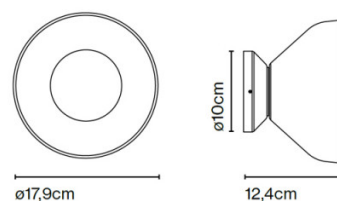

Aura Canopy: