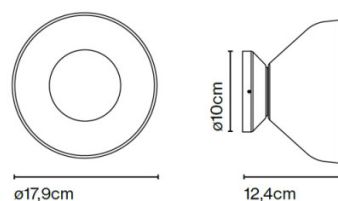

Aura Canopy: