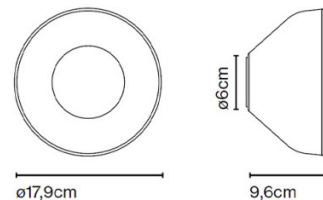

PRODUCT SPECIFICATION

- **Light Source:** Aura: 10W, 2700K, 1150 Lumens
  Aura Canopy: 8.2W, 2700K, 913 Lumens
- **IP Code:** 20
- **Dimming:** No Canopy: Non-Dimmable.
  With Canopy: Dimmable via Triac dimming.
- **Dimensions:** Aura:
  Ø17.9cm
  Depth: 9.6cm
  Wall Plate: Ø6cm

  Aura Canopy:
  Ø17.9cm
  Depth: 12.4cm
  Wall Plate: Ø10cm

Aura: