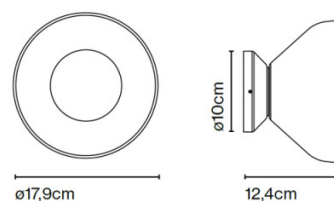

The Marset Aura LED Wall Light offers two variations, either a standard non-dimmable version, or a dimmable version with a canopy (wall mount).

PRODUCT SPECIFICATION

- Light Source:** Aura: 10W, 2700K, 1150 Lumens
Aura Canopy: 8.2W, 2700K, 913 Lumens
- IP Code:** 20
- Dimming:** No Canopy: Non-Dimmable.
With Canopy: Dimmable via Triac dimming.
- Dimensions:** Aura:
Ø17.9cm
Depth: 9.6cm
Wall Plate: Ø6cm

Aura Canopy:
Ø17.9cm
Depth: 12.4cm
Wall Plate: Ø10cm

Aura:

Aura Canopy:

For all sales and technical enquiries, please contact:

+44 (0)114 263 4266

info@davidvillagelighting.co.uk

www.davidvillagelighting.co.uk