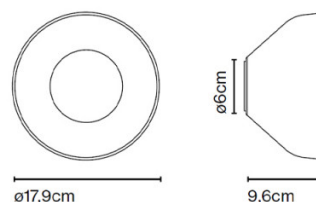

The Marset Aura LED Wall Light offers two variations, either a standard non-dimmable version, or a dimmable version with a canopy (wall mount).

PRODUCT SPECIFICATION

- Light Source:** Aura: 10W, 2700K, 1150 Lumens
Aura Canopy: 8.2W, 2700K, 913 Lumens
- IP Code:** 20
- Dimming:** No Canopy: Non-Dimmable.
With Canopy: Dimmable via Triac dimming.
- Dimensions:** Aura:
Ø17.9cm
Depth: 9.6cm
Wall Plate: Ø6cm

Aura Canopy:
Ø17.9cm
Depth: 12.4cm
Wall Plate: Ø10cm

Aura:

Aura Canopy:

For all sales and technical enquiries, please contact:

+44 (0)114 263 4266

info@davidvillagelighting.co.uk

www.davidvillagelighting.co.uk