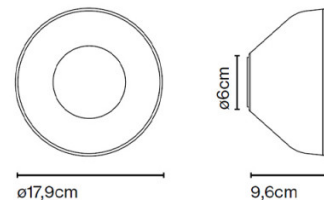

PRODUCT SPECIFICATION

- **Light Source:** Aura: 10W, 2700K, 1150 Lumens
  Aura Canopy: 8.2W, 2700K, 913 Lumens
- **IP Code:** 20
- **Dimming:** No Canopy: Non-Dimmable.
  With Canopy: Dimmable via Triac dimming.
- **Dimensions:** Aura:
  Ø17.9cm
  Depth: 9.6cm
  Wall Plate: Ø6cm

  Aura Canopy:
  Ø17.9cm
  Depth: 12.4cm
  Wall Plate: Ø10cm

Aura: