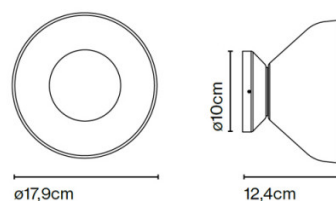

Aura Canopy: