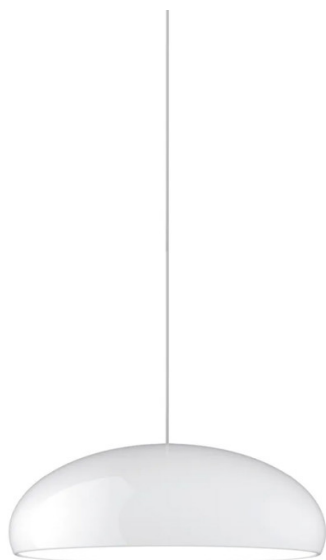

Fontana Arte Pangen Suspension

LA4304

SOURCE: <https://www.davidvillagelighting.co.uk/product/Fontana-Arte-Pangen-Suspension/17143>

PRODUCT DESCRIPTION

Designer: Fontana Arte Design Team

Fontana Arte Pangen Suspension

The Fontana Arte Pangen Suspension Pendant, designed with a fluid, minimal dome shape, exudes modern elegance and versatility. Its glossy lacquer finish is available in a range of contemporary colours, making it a sophisticated focal point in any interior. The pendant's sleek design is enhanced by a chromed ceiling rose and a transparent power cable, creating a clean, understated aesthetic. An opaline polycarbonate diffuser softens the light, producing a warm and even glow ideal for ambient or task lighting.

Perfect for use over dining tables, kitchen islands, or in entryways, the Pangen Suspension is suited to both residential and commercial spaces. Its dimmable functionality ensures the lighting can be tailored to create the desired atmosphere, whether for intimate gatherings or practical illumination. Combining style, function, and adaptability, the Pangen Suspension is a timeless addition to contemporary interiors.