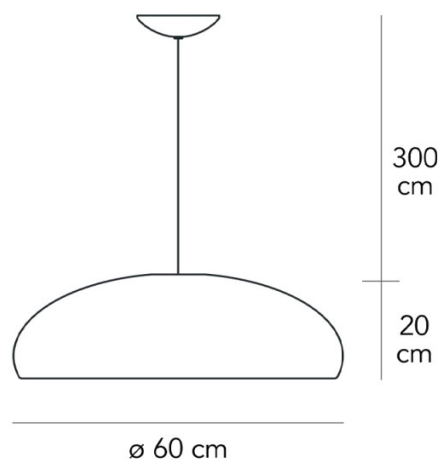

PRODUCT SPECIFICATION

Light Source: 3 x Max 46W E27 (excluded)

IP Code: 20

Dimming: Dimmable via mains phase dimming

Dimensions: Shade: Ø60cm
Height: 20cm

Max Cable Length: 300cm

For all sales and technical enquiries, please contact: