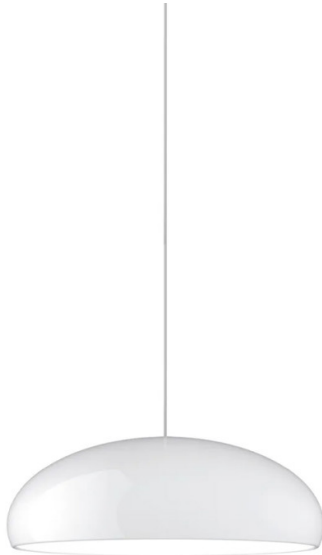

Fontana Arte Pangen Suspension

LA4304

SOURCE: <https://www.davidvillagelighting.co.uk/product/Fontana-Arte-Pangen-Suspension/17143>

PRODUCT DESCRIPTION

Designer: Fontana Arte Design Team

Fontana Arte Pangen Suspension

The Fontana Arte Pangen Suspension Pendant, designed with a fluid, minimal dome shape, exudes modern elegance and versatility. Its glossy lacquer finish is available in a range of contemporary colours, making it a sophisticated focal point in any interior. The pendant's sleek design is enhanced by a chromed ceiling rose and a transparent power cable, creating a clean, understated aesthetic. An opaline polycarbonate diffuser softens the light, producing a warm and even glow ideal for ambient or task lighting.

Perfect for use over dining tables, kitchen islands, or in entryways, the Pangen Suspension is suited to both residential and commercial spaces. Its dimmable functionality ensures the lighting can be tailored to create the desired atmosphere, whether for intimate gatherings or practical illumination. Combining style, function, and adaptability, the Pangen Suspension is a timeless addition to contemporary interiors.