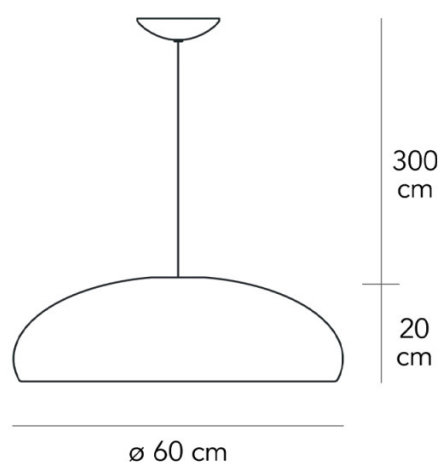

PRODUCT SPECIFICATION

Light Source: 3 x Max 46W E27 (excluded)

IP Code: 20

Dimming: Dimmable via mains phase dimming

Dimensions: Shade: Ø60cm
Height: 20cm

Max Cable Length: 300cm

For all sales and technical enquiries, please contact: