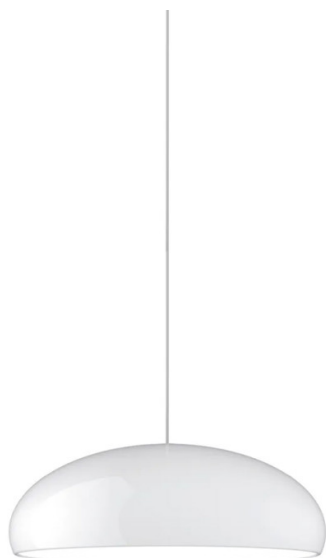

Fontana Arte Pangen Suspension

LA4304

SOURCE: <https://www.davidvillagelighting.co.uk/product/Fontana-Arte-Pangen-Suspension/17143>

PRODUCT DESCRIPTION

Designer: Fontana Arte Design Team

Fontana Arte Pangen Suspension

The Fontana Arte Pangen Suspension Pendant, designed with a fluid, minimal dome shape, exudes modern elegance and versatility. Its glossy lacquer finish is available in a range of contemporary colours, making it a sophisticated focal point in any interior. The pendant's sleek design is enhanced by a chromed ceiling rose and a transparent power cable, creating a clean, understated aesthetic. An opaline polycarbonate diffuser softens the light, producing a warm and even glow ideal for ambient or task lighting.

Perfect for use over dining tables, kitchen islands, or in entryways, the Pangen Suspension is suited to both residential and commercial spaces. Its dimmable functionality ensures the lighting can be tailored to create the desired atmosphere, whether for intimate gatherings or practical illumination. Combining style, function, and adaptability, the Pangen Suspension is a timeless addition to contemporary interiors.