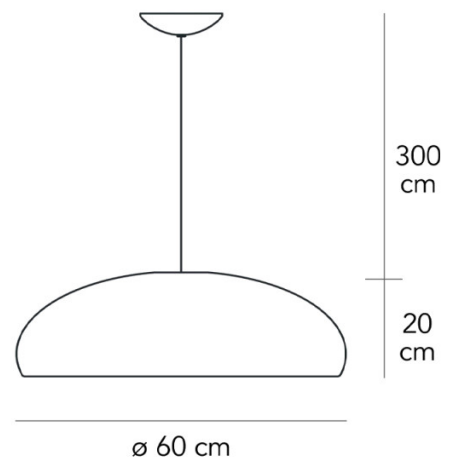

PRODUCT SPECIFICATION

Light Source: 3 x Max 46W E27 (excluded)

IP Code: 20

Dimming: Dimmable via mains phase dimming

Dimensions: Shade: Ø60cm
Height: 20cm

Max Cable Length: 300cm

For all sales and technical enquiries, please contact: