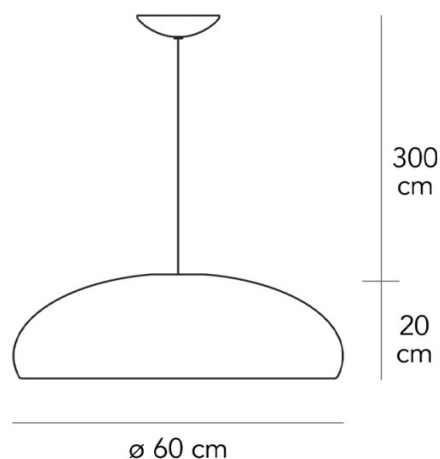

PRODUCT SPECIFICATION

Light Source: 3 x Max 46W E27 (excluded)

IP Code: 20

Dimming: Dimmable via mains phase dimming

Dimensions: Shade: Ø60cm
Height: 20cm

Max Cable Length: 300cm

For all sales and technical enquiries, please contact: