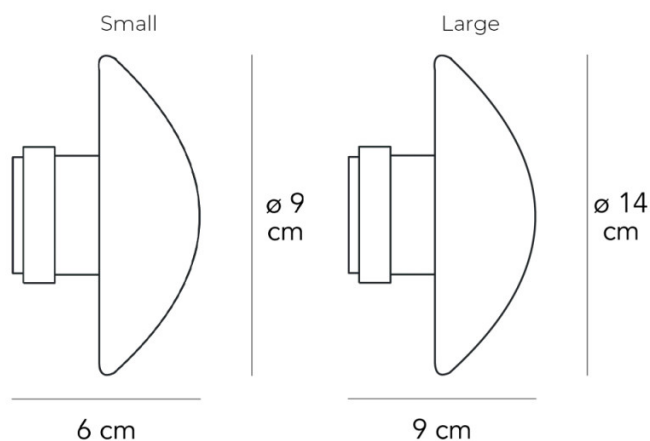

PRODUCT SPECIFICATION

Light Source: **Small:** 1 x Max 20W G4 (Excluded)
Large: 1 x Max 60W G4 (Excluded)

IP Code: 44

Dimming: Dimmable via mains phase dimming.

Dimensions: Small:
Shade: Ø9cm
Depth: 6cm

Large:
Shade: Ø14cm
Depth: 9cm