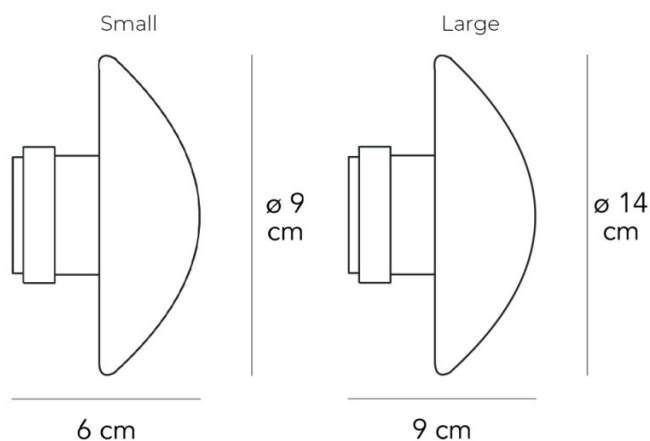

## PRODUCT SPECIFICATION

**Light Source:** **Small:** 1 x Max 20W G4 (Excluded)  
**Large:** 1 x Max 60W G4 (Excluded)

**IP Code:** 44

**Dimming:** Dimmable via mains phase dimming.

**Dimensions: Small:**  
Shade: Ø9cm  
Depth: 6cm

**Large:**  
Shade: Ø14cm  
Depth: 9cm

**For all sales and technical enquiries, please contact:**

+44 (0)114 263 4266

[info@davidvillagelighting.co.uk](mailto:info@davidvillagelighting.co.uk)

[www.davidvillagelighting.co.uk](http://www.davidvillagelighting.co.uk)