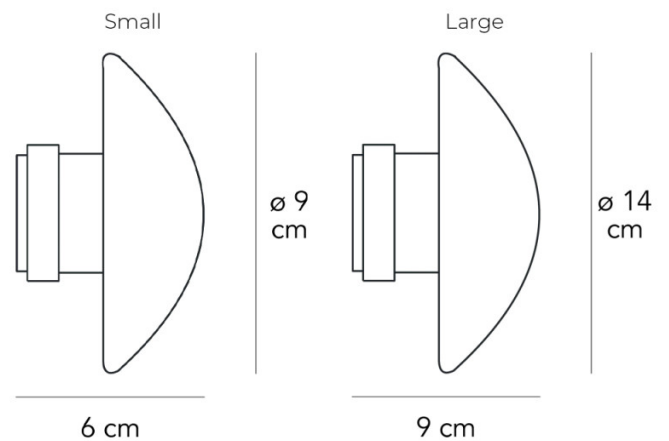

## PRODUCT SPECIFICATION

**Light Source:** **Small:** 1 x Max 20W G4 (Excluded)  
**Large:** 1 x Max 60W G4 (Excluded)

**IP Code:** 44

**Dimming:** Dimmable via mains phase dimming.

**Dimensions: Small:**  
Shade: Ø9cm  
Depth: 6cm

**Large:**  
Shade: Ø14cm  
Depth: 9cm

**For all sales and technical enquiries, please contact:**

+44 (0)114 263 4266

[info@davidvillagelighting.co.uk](mailto:info@davidvillagelighting.co.uk)

[www.davidvillagelighting.co.uk](http://www.davidvillagelighting.co.uk)