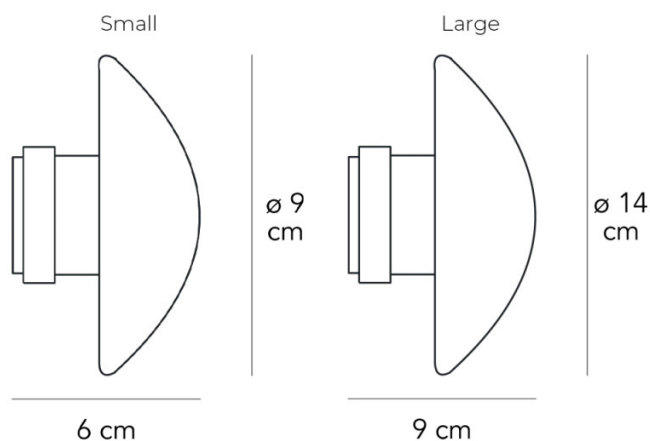

PRODUCT SPECIFICATION

Light Source: **Small:** 1 x Max 20W G4 (Excluded)

Large: 1 x Max 60W G4 (Excluded)

Dimming: Dimmable via mains phase dimming.

Dimensions: **Small:**

Shade: Ø9cm

Depth: 6cm

Large:

Shade: Ø14cm

Depth: 9cm

For all sales and technical enquiries, please contact:

+44 (0)114 263 4266

info@davidvillagelighting.co.uk

www.davidvillagelighting.co.uk