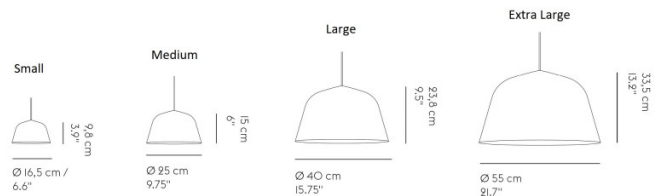

PRODUCT SPECIFICATION

Light Source: **Small:** 1 x Max 5.5W GX53 LED (included)
Medium: 1 x Max 11W LED E14 (excluded)
Large: 1 x Max 18W LED E27 (excluded)
Extra Large: 1 x Max 11W LED E27 (excluded)

IP Code: 20

Dimming: Dimmable via mains phase dimming.

Dimensions: **Small:** Ø16cm, Height: 10cm
Medium: Ø25cm, Height: 15cm
Large: Ø40cm, Height: 23.8cm
Extra Large: Ø55cm, Height: 33.5cm

Cable Length: 400cm

For all sales and technical enquiries, please contact: