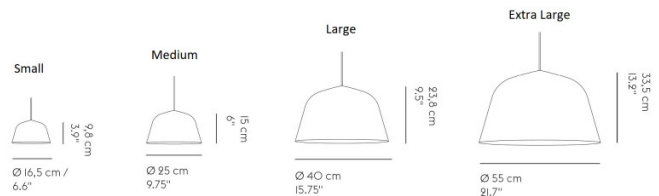

PRODUCT SPECIFICATION

Light Source: **Small:** 1 x Max 5.5W GX53 LED (included)
Medium: 1 x Max 11W LED E14 (excluded)
Large: 1 x Max 18W LED E27 (excluded)
Extra Large: 1 x Max 11W LED E27 (excluded)

IP Code: 20

Dimming: Dimmable via mains phase dimming.

Dimensions: **Small:** Ø16cm, Height: 10cm
Medium: Ø25cm, Height: 15cm
Large: Ø40cm, Height: 23.8cm
Extra Large: Ø55cm, Height: 33.5cm

Cable Length: 400cm

For all sales and technical enquiries, please contact: