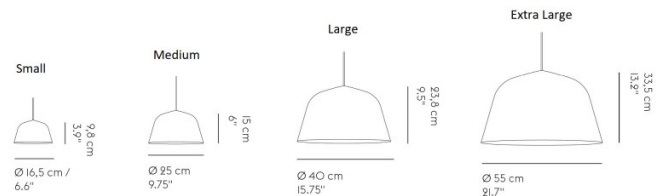

PRODUCT SPECIFICATION

Light Source: **Small:** 1 x Max 5.5W GX53 LED (included)
Medium: 1 x Max 11W LED E14 (excluded)
Large: 1 x Max 18W LED E27 (excluded)
Extra Large: 1 x Max 11W LED E27 (excluded)

IP Code: 20

Dimming: Dimmable via mains phase dimming.

Dimensions: **Small:** Ø16cm, Height: 10cm
Medium: Ø25cm, Height: 15cm
Large: Ø40cm, Height: 23.8cm
Extra Large: Ø55cm, Height: 33.5cm

Cable Length: 400cm

For all sales and technical enquiries, please contact: