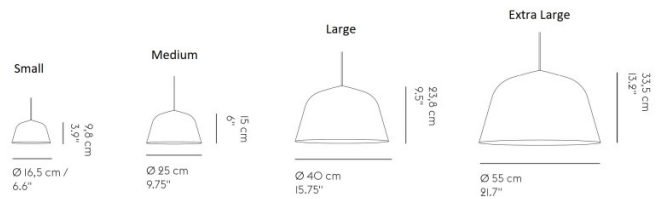

PRODUCT SPECIFICATION

Light Source: **Small:** 1 x Max 5.5W GX53 LED (included)
Medium: 1 x Max 11W LED E14 (excluded)
Large: 1 x Max 18W LED E27 (excluded)
Extra Large: 1 x Max 11W LED E27 (excluded)

IP Code: 20

Dimming: Dimmable via mains phase dimming.

Dimensions: **Small:** Ø16cm, Height: 10cm
Medium: Ø25cm, Height: 15cm
Large: Ø40cm, Height: 23.8cm
Extra Large: Ø55cm, Height: 33.5cm

Cable Length: 400cm

For all sales and technical enquiries, please contact: