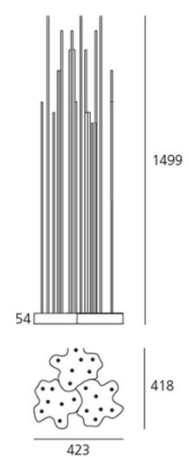

Artemide

Artemide Reeds IP67 Floor Lamp

LA7519/S

SOURCE: <https://www.davidvillagelighting.co.uk/product/Artemide-Reeds-IP67-Floor-Lamp/17112>

PRODUCT DESCRIPTION

Designer: Klaus Begasse

Reeds IP67 by Artemide

Modular and whimsical, the Reeds exterior floor lights create a spectacle of light, or some may even say a forest that came straight out of a fairy tale. Whether you choose to use it in an exterior or interior environment, Reeds will add a decorative ambience to any space.

Reeds is available in two sizes, Reeds Single and Reeds Triple, and are modular; meaning you can create your own pattern and design a unique, interior or exterior, decor. It is the shape of the base which allows you to slot different lamps together, like pieces of a puzzle and create your own installation. The technology behind the Reeds lamps stems from PMMA rods which house high-performance LED strips, making them efficient and eco-friendly at the same time.

PRODUCT SPECIFICATION

Light Source: **Single** - 9.5W, 3000K, 79 lumens
Triple - 28W, 3000K, 237 lumens

IP Code: 67

Dimensions: **Single** - 149.9cm H, 21.9 x 22.4 cm base
Triple - 149.9 cm H, 42.3 x 41.8 cm base

Triple