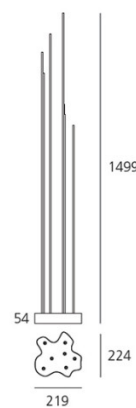

PRODUCT SPECIFICATION

Light Source: **Single** - 9.5W, 3000K, 79 lumens
Triple - 28W, 3000K, 237 lumens

IP Code: 67

Dimensions: **Single** - 149.9cm H, 21.9 x 22.4 cm base
Triple - 149.9 cm H, 42.3 x 41.8 cm base

Single