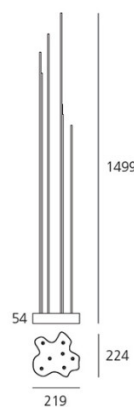

PRODUCT SPECIFICATION

Light Source: **Single** - 9.5W, 3000K, 79 lumens
Triple - 28W, 3000K, 237 lumens

IP Code: 67

Dimensions: **Single** - 149.9cm H, 21.9 x 22.4 cm base
Triple - 149.9 cm H, 42.3 x 41.8 cm base

Single