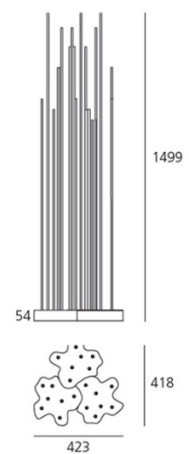

Artemide

Artemide Reeds IP67 Floor Lamp

LA7519/S

SOURCE: <https://www.davidvillagelighting.co.uk/product/Artemide-Reeds-IP67-Floor-Lamp/17112>

PRODUCT DESCRIPTION

Designer: Klaus Begasse

Reeds IP67 by Artemide

Modular and whimsical, the Reeds exterior floor lights create a spectacle of light, or some may even say a forest that came straight out of a fairy tale. Whether you choose to use it in an exterior or interior environment, Reeds will add a decorative ambience to any space.

Reeds is available in two sizes, Reeds Single and Reeds Triple, and are modular; meaning you can create your own pattern and design a unique, interior or exterior, decor. It is the shape of the base which allows you to slot different lamps together, like pieces of a puzzle and create your own installation. The technology behind the Reeds lamps stems from PMMA rods which house high-performance LED strips, making them efficient and eco-friendly at the same time.

PRODUCT SPECIFICATION

Light Source: **Single** - 9.5W, 3000K, 79 lumens
Triple - 28W, 3000K, 237 lumens

IP Code: 67

Dimensions: **Single** - 149.9cm H, 21.9 x 22.4 cm base
Triple - 149.9 cm H, 42.3 x 41.8 cm base

Triple