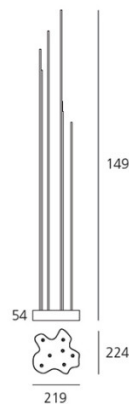

PRODUCT SPECIFICATION

Light Source: **Single** - 9.5W, 3000K, 79 lumens
Triple - 28W, 3000K, 237 lumens

IP Code: 67

Dimensions: **Single** - 149.9cm H, 21.9 x 22.4 cm base
Triple - 149.9 cm H, 42.3 x 41.8 cm base

Single