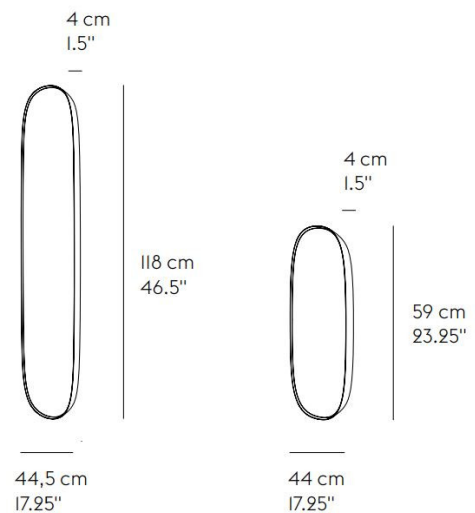

The Muuto Framed, is a three-dimensional product with a reflective surface, coloured glass and a decorative element. The two sizes and six colourways grant you an abundance of choice and allow it to adapt to a wide collection of interiors. This mirror also allows you to choose between horizontal or vertical installation. It is a great addition to dressing rooms, bathrooms, hallways, entryways and even bedrooms.

PRODUCT SPECIFICATION

Dimensions: Small:

Height: 44cm
Width: 59cm
Depth: 4cm

Large:

Height: 118cm
Width: 44.5cm
Depth: 4cm

For all sales and technical enquiries, please contact:

+44 (0)114 263 4266

info@davidvillagelighting.co.uk