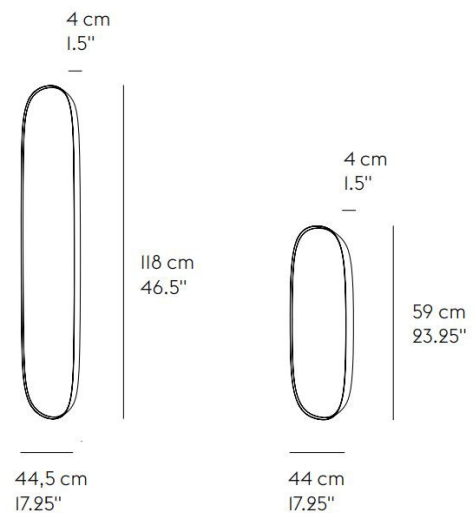

The Muuto Framed, is a three-dimensional product with a reflective surface, coloured glass and a decorative element. The two sizes and six colourways grant you an abundance of choice and allow it to adapt to a wide collection of interiors. This mirror also allows you to choose between horizontal or vertical installation. It is a great addition to dressing rooms, bathrooms, hallways, entryways and even bedrooms.

PRODUCT SPECIFICATION

Dimensions: Small:

Height: 44cm
Width: 59cm
Depth: 4cm

Large:

Height: 118cm
Width: 44.5cm
Depth: 4cm

For all sales and technical enquiries, please contact:

+44 (0)114 263 4266

info@davidvillagelighting.co.uk