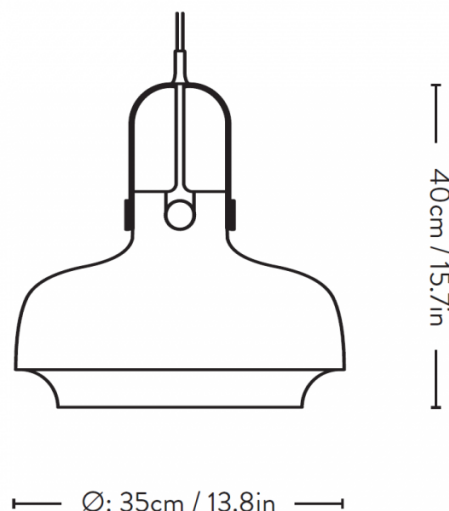

PRODUCT SPECIFICATION

Light Source: 1 x Max 11.2W LED E27 (excluded)

IP Code: 20

Dimming: Dimmable via mains phase dimming.

Dimensions: Ø35cm
Height: 40cm

Opal Glass Finish Cable Length: 300cm

Metal Finish Cable Length: 400cm