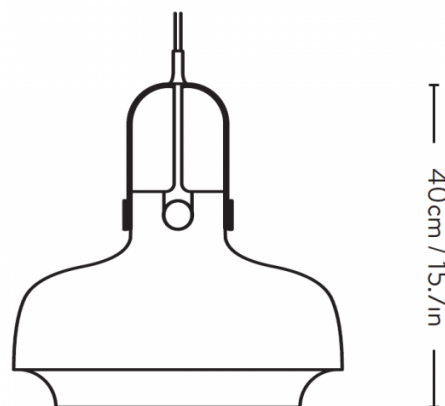

A very versatile pendant light, it can be used in many rooms but looks particularly good in lounge, dining and kitchen areas over a table as a feature light or part of a series of lights. The diffused downward light will cast a nice glow in your space and the choice of multiple colours means you can find the perfect finish for your room. Match with other products and other sizes of the Copenhagen pendant lamp from the [&Tradition Copenhagen collection](#) to create a seamless lighting scheme.

PRODUCT SPECIFICATION

Light Source: 1 x Max 11.2W LED E27 (excluded)

IP Code: 20

Dimming: Dimmable via mains phase dimming.

Dimensions: Ø35cm
Height: 40cm

Opal Glass Finish Cable Length: 300cm

Metal Finish Cable Length: 400cm