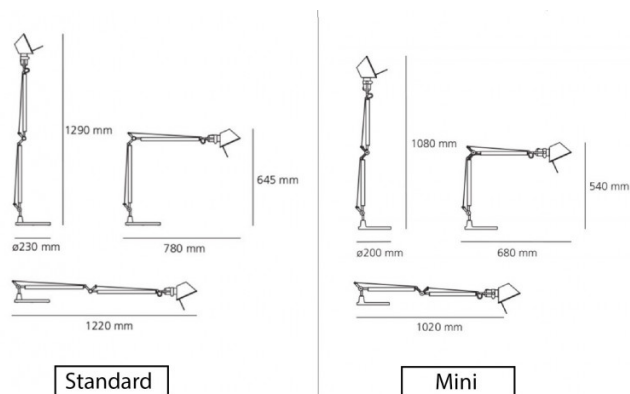

## PRODUCT SPECIFICATION

**Light Source:** 10W, 3000K, 593 Lumens

**IP Code:** 20

**Dimming:** Integrated dimmer on the product.

**Dimensions: Standard**  
Height: 64.5-129cm  
Depth: 78-122cm  
Base: Ø23cm

**Mini**  
Height: 54-108cm  
Depth: 54-102cm  
Base: Ø20cm

**For all sales and technical enquiries, please contact:**

+44 (0)114 263 4266

[info@davidvillagelighting.co.uk](mailto:info@davidvillagelighting.co.uk)