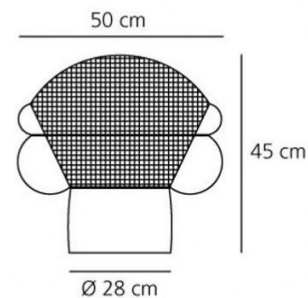

PRODUCT SPECIFICATION

- Light Source:** 1 x 15W LED DIM E27 (excluded)
- IP Code:** 20
- Dimming:** Integrated microswitch dimmer included on product.
- Dimensions:** 45 cm height
50 cm width
Ø 28 cm base