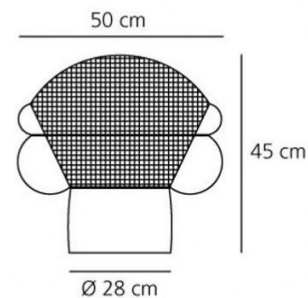

For all sales and technical enquiries, please contact:

+44 (0)114 263 4266

info@davidvillagelighting.co.uk

www.davidvillagelighting.co.uk