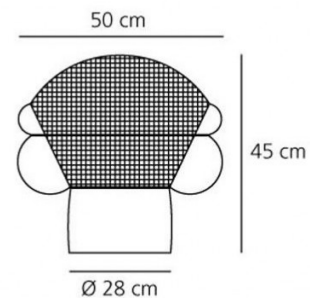

PRODUCT SPECIFICATION

- Light Source:** 1 x 15W LED DIM E27 (excluded)
- IP Code:** 20
- Dimming:** Integrated microswitch dimmer included on product.
- Dimensions:** 45 cm height  
50 cm width  
Ø 28 cm base