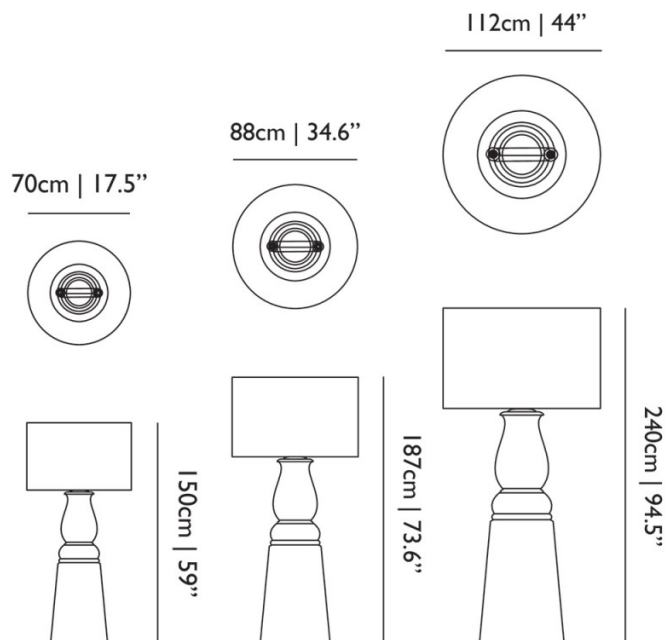

For all sales and technical enquiries, please contact:

+44 (0)114 263 4266

info@davidvillagelighting.co.uk

www.davidvillagelighting.co.uk