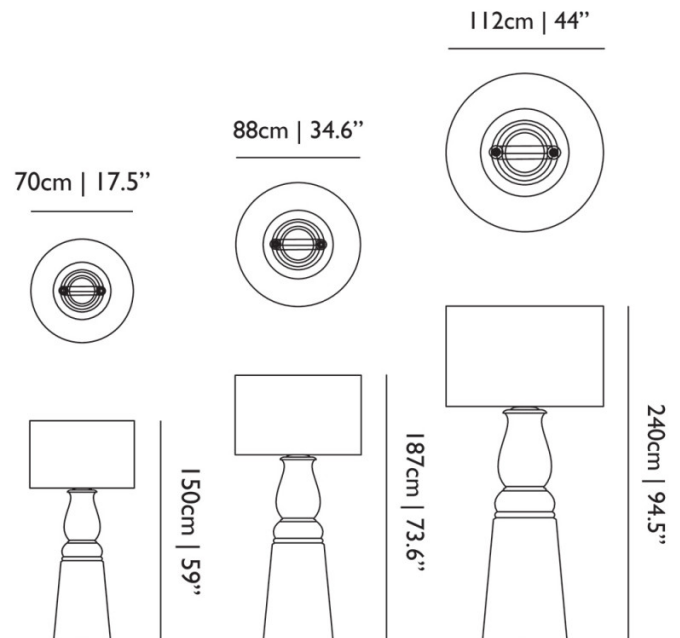

For all sales and technical enquiries, please contact:

+44 (0)114 263 4266

info@davidvillagelighting.co.uk

www.davidvillagelighting.co.uk