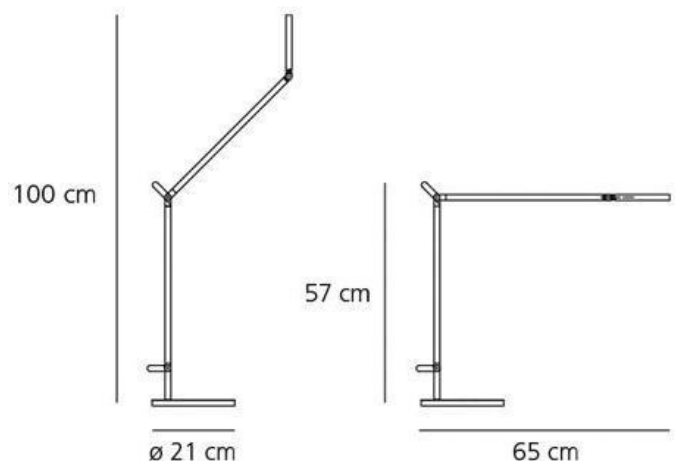

PRODUCT SPECIFICATION

Light Source: 8W, 3000K, 385 lumens

IP Code: 20

Dimming: Integrated microswitch dimmer on the product.

Dimensions: 20 cm base
57 - 84 cm height
63 - 96.5 cm depth