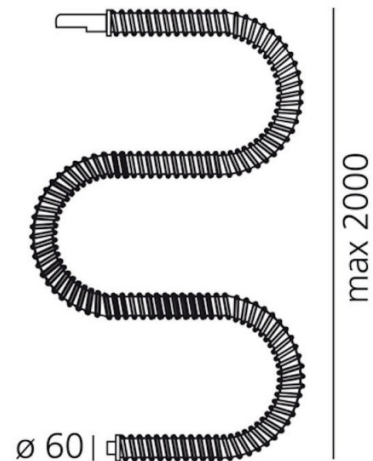

For all sales and technical enquiries, please contact:

+44 (0)114 263 4266

info@davidvillagelighting.co.uk

www.davidvillagelighting.co.uk