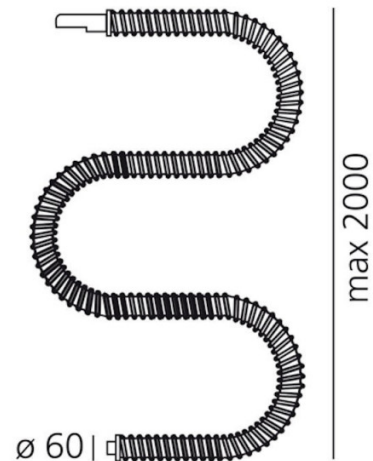

The flexibility allows you to place the Boalum on the floor, the table or hang it on the wall. You can twist it or just about create any new game of light every day. Each Boalum element can be connected at up to four at a time, creating an 8m long Boalum, and roll them up to form various shapes.

PRODUCT SPECIFICATION

Light Source: 20W, 2700k, 780 lumens

IP Code: 20

Dimming: Non-Dimmable

Dimensions: 2m. length
Ø 6 cm

For all sales and technical enquiries, please contact:

+44 (0)114 263 4266

info@davidvillagelighting.co.uk