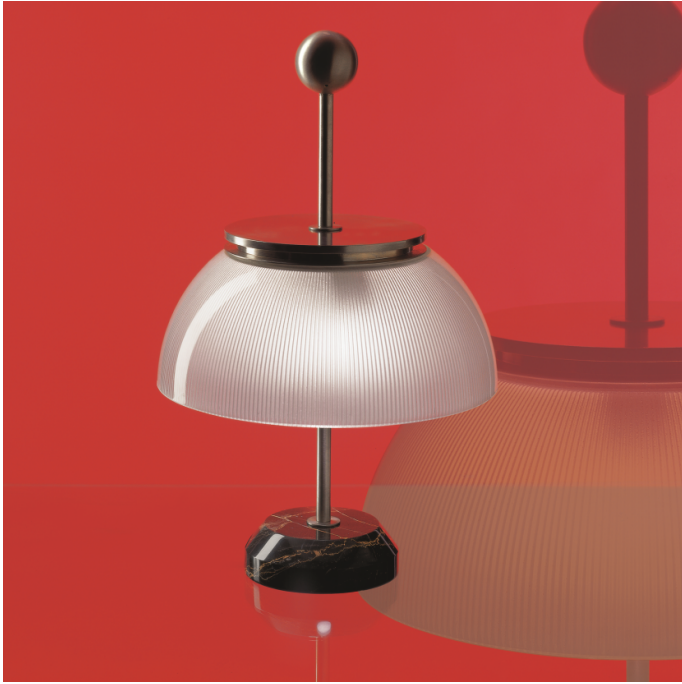

Artemide

Artemide Alfa Table Lamp

LA4253

SOURCE: <https://www.davidvillagelighting.co.uk/product/Artemide-Alfa-Table-Lamp/17072>

PRODUCT DESCRIPTION

Designer: Sergio Mazza

Alfa by Artemide

A 1959 design by Sergio Mazza, the Alfa table lamp adds an artistic yet classic finish touch. The translucent diffuser, made of glass is encompassed by nickel plated detail and all together sit on top of a black marble base. The metal is hand turned, making it a unique light for your home. The Alfa lamp emits a soft, diffused light and is a great office or desk companion, the bedside or coffee table.

PRODUCT SPECIFICATION

- Light Source:** 2 x max 6W LED E14 (excluded)
- IP Code:** 20
- Dimming:** In line dimmer included on cable.
- Dimensions:** 48 cm height
 Ø 30 cm diffuser
 Ø 14 cm base

For all sales and technical enquiries, please contact: