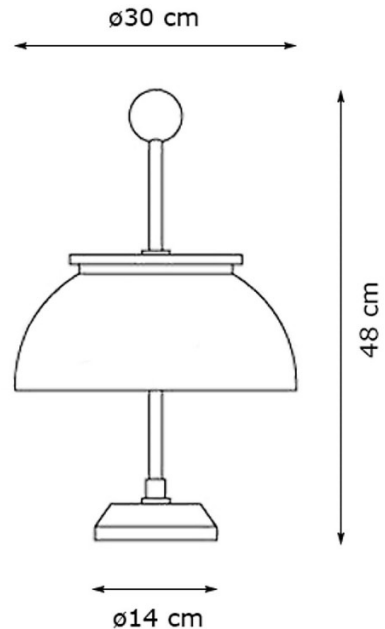

Artemide

Artemide Alfa Table Lamp

LA4253

SOURCE: <https://www.davidvillagelighting.co.uk/product/Artemide-Alfa-Table-Lamp/17072>

PRODUCT DESCRIPTION

Designer: Sergio Mazza

Alfa by Artemide

A 1959 design by Sergio Mazza, the Alfa table lamp adds an artistic yet classic finish touch. The translucent diffuser, made of glass is encompassed by nickel plated detail and all together sit on top of a black marble base. The metal is hand turned, making it a unique light for your home. The Alfa lamp emits a soft, diffused light and is a great office or desk companion, the bedside or coffee table.

PRODUCT SPECIFICATION

- Light Source:** 2 x max 6W LED E14 (excluded)
- IP Code:** 20
- Dimming:** In line dimmer included on cable.
- Dimensions:** 48 cm height
 Ø 30 cm diffuser
 Ø 14 cm base

For all sales and technical enquiries, please contact: