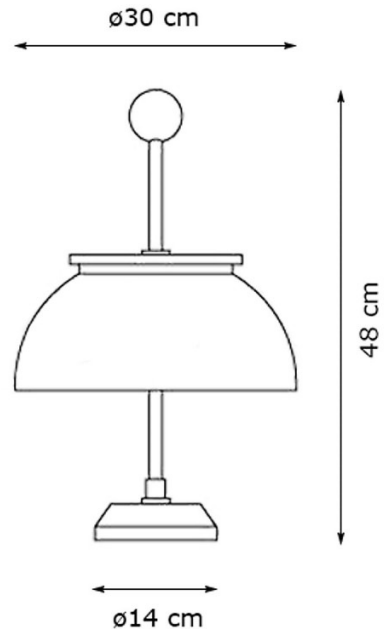

Artemide

Artemide Alfa Table Lamp

LA4253

SOURCE: <https://www.davidvillagelighting.co.uk/product/Artemide-Alfa-Table-Lamp/17072>

PRODUCT DESCRIPTION

Designer: Sergio Mazza

Alfa by Artemide

A 1959 design by Sergio Mazza, the Alfa table lamp adds an artistic yet classic finish touch. The translucent diffuser, made of glass is encompassed by nickel plated detail and all together sit on top of a black marble base. The metal is hand turned, making it a unique light for your home. The Alfa lamp emits a soft, diffused light and is a great office or desk companion, the bedside or coffee table.

PRODUCT SPECIFICATION

- Light Source:** 2 x max 6W LED E14 (excluded)
- IP Code:** 20
- Dimming:** In line dimmer included on cable.
- Dimensions:** 48 cm height
 Ø 30 cm diffuser
 Ø 14 cm base

For all sales and technical enquiries, please contact: