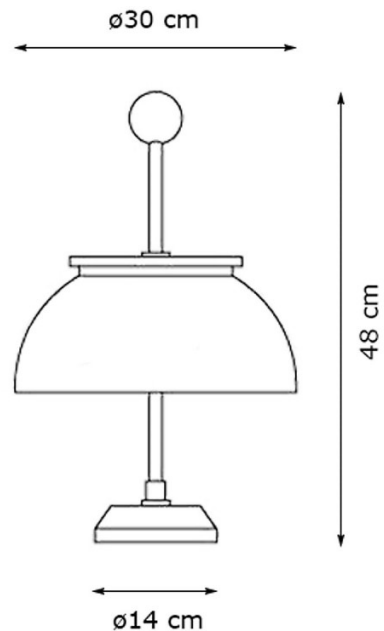

Artemide

Artemide Alfa Table Lamp

LA4253

SOURCE: <https://www.davidvillagelighting.co.uk/product/Artemide-Alfa-Table-Lamp/17072>

PRODUCT DESCRIPTION

Designer: Sergio Mazza

Alfa by Artemide

A 1959 design by Sergio Mazza, the Alfa table lamp adds an artistic yet classic finish touch. The translucent diffuser, made of glass is encompassed by nickel plated detail and all together sit on top of a black marble base. The metal is hand turned, making it a unique light for your home. The Alfa lamp emits a soft, diffused light and is a great office or desk companion, the bedside or coffee table.

PRODUCT SPECIFICATION

Light Source: 2 x max 6W LED E14 (excluded)

IP Code: 20

Dimming: In line dimmer included on cable.

Dimensions: 48 cm height
 Ø 30 cm diffuser
 Ø 14 cm base

For all sales and technical enquiries, please contact: