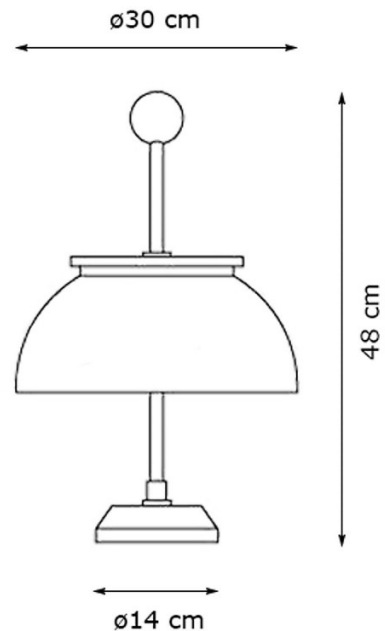

## PRODUCT SPECIFICATION

**Light Source:** 2 x max 6W LED E14 (excluded)

**IP Code:** 20

**Dimming:** In line dimmer included on cable.

**Dimensions:** 48 cm height  
 Ø 30 cm diffuser  
 Ø 14 cm base

For all sales and technical enquiries, please contact: