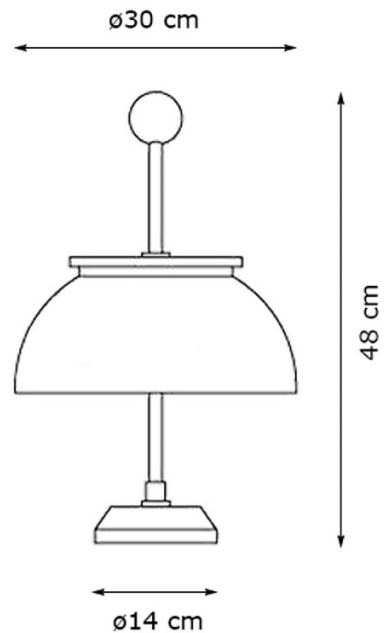

Artemide

Artemide Alfa Table Lamp

LA4253

SOURCE: <https://www.davidvillagelighting.co.uk/product/Artemide-Alfa-Table-Lamp/17072>

PRODUCT DESCRIPTION

Designer: Sergio Mazza

Alfa by Artemide

A 1959 design by Sergio Mazza, the Alfa table lamp adds an artistic yet classic finish touch. The translucent diffuser, made of glass is encompassed by nickel plated detail and all together sit on top of a black marble base. The metal is hand turned, making it a unique light for your home. The Alfa lamp emits a soft, diffused light and is a great office or desk companion, the bedside or coffee table.

PRODUCT SPECIFICATION

Light Source: 2 x max 6W LED E14 (excluded)

IP Code: 20

Dimming: In line dimmer included on cable.

Dimensions: 48 cm height
 Ø 30 cm diffuser
 Ø 14 cm base

For all sales and technical enquiries, please contact: