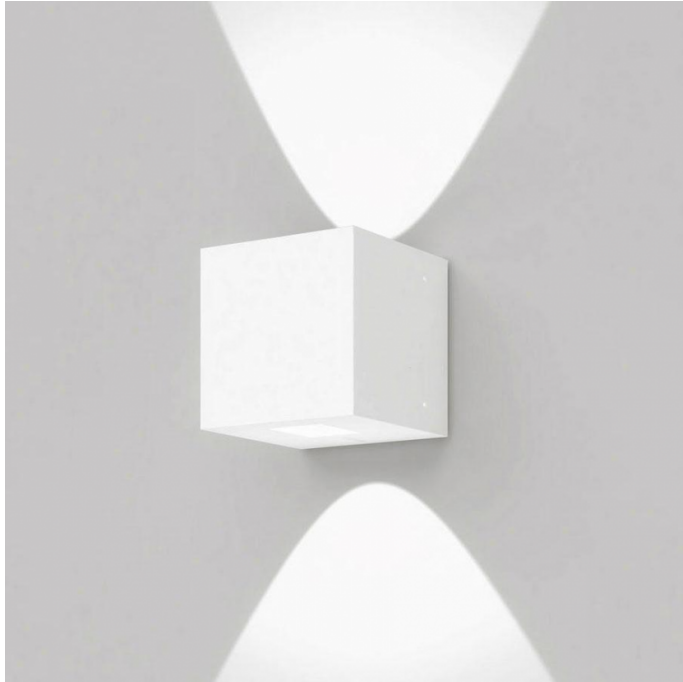

Artemide

Artemide Effetto 14 Square 2 Beams LED

LA4243

SOURCE: <https://www.davidvillagelighting.co.uk/product/Artemide-Effetto-14-Square-2-Beams-LED/17055>

PRODUCT DESCRIPTION

Designer: Ernesto Gismondi

Effetto 14 Quadro Double Beam by Artemide

This range of outdoor lights was designed by Ernesto Gismondi for Italian brand, Artemide. Effetto wall lights can create a stunning effect on the front of your business, home or building. The Effetto 14 Square has a square body in white/grey or rust finish and has a double beam. The light is emitted through opposing sides of the quadrate, and you can choose whether you want a large, wide beam or a single and narrow beam. The large beam is of 90° and the narrow beam of 15°. Equipped with an integrated, monochromatic LED light source the wall light emits a warm colour temperature light (3000). Explore more of the Effetto range, with [Effetto 14 Square Single beam](#).

Mixed beam and four beam options available, please [contact us](#) for more information.

PRODUCT SPECIFICATION

Light Source: **Large Beam** - 7W, 3000K, 109 lumens
Narrow Beam - 7W, 3000K, 38 lumens

IP Code: 65