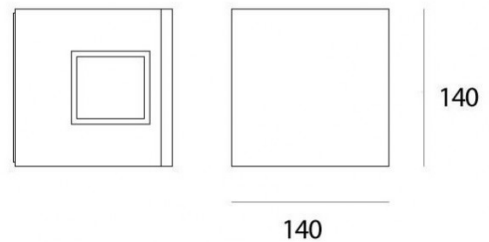

**Effetto 14 Quadro Double Beam by Artemide**

This range of outdoor lights was designed by Ernesto Gismondi for Italian brand, Artemide. Effetto wall lights can create a stunning effect on the front of your business, home or building. The Effetto 14 Square has a square body in white/grey or rust finish and has a double beam. The light is emitted through opposing sides of the quadrate, and you can choose whether you want a large, wide beam or a single and narrow beam. The large beam is of 90° and the narrow beam of 15°. Equipped with an integrated, monochromatic LED light source the wall light emits a warm colour temperature light (3000). Explore more of the Effetto range, with [Effetto 14 Square Single beam](#).

*Mixed beam and four beam options available, please [contact us](#) for more information.*

**PRODUCT SPECIFICATION**

**Light Source:** **Large Beam** - 7W, 3000K, 109 lumens  
**Narrow Beam** - 7W, 3000K, 38 lumens

**IP Code:** 65

**Dimming:** Non dimmable.

**Dimensions:** 14 cm width  
 14 cm length

**For all sales and technical enquiries, please contact:**

+44 (0)114 263 4266

[info@davidvillagelighting.co.uk](mailto:info@davidvillagelighting.co.uk)