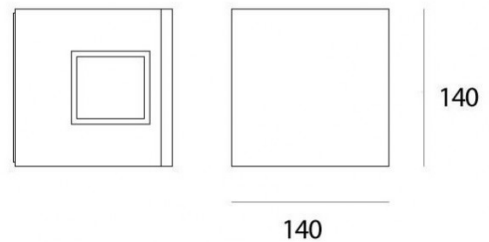

For all sales and technical enquiries, please contact:

+44 (0)114 263 4266

info@davidvillagelighting.co.uk

www.davidvillagelighting.co.uk