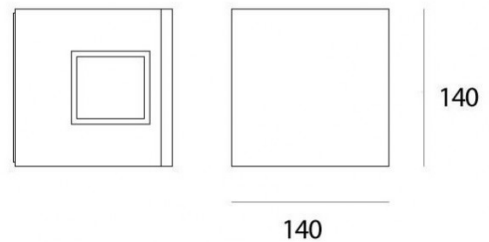

**Effetto 14 Quadro Double Beam by Artemide**

This range of outdoor lights was designed by Ernesto Gismondi for Italian brand, Artemide. Effetto wall lights can create a stunning effect on the front of your business, home or building. The Effetto 14 Square has a square body in white/grey or rust finish and has a double beam. The light is emitted through opposing sides of the quadrate, and you can choose whether you want a large, wide beam or a single and narrow beam. The large beam is of 90° and the narrow beam of 15°. Equipped with an integrated, monochromatic LED light source the wall light emits a warm colour temperature light (3000). Explore more of the Effetto range, with [Effetto 14 Square Single beam](#).

Mixed beam and four beam options available, please [contact us](#) for more information.

**PRODUCT SPECIFICATION**

**Light Source:** Large Beam - 7W, 3000K, 109 lumens  
Narrow Beam - 7W, 3000K, 38 lumens

**IP Code:** 65

**Dimming:** Non dimmable.

**Dimensions:** 14 cm width  
14 cm length

**For all sales and technical enquiries, please contact:**

+44 (0)114 263 4266

[info@davidvillagelighting.co.uk](mailto:info@davidvillagelighting.co.uk)