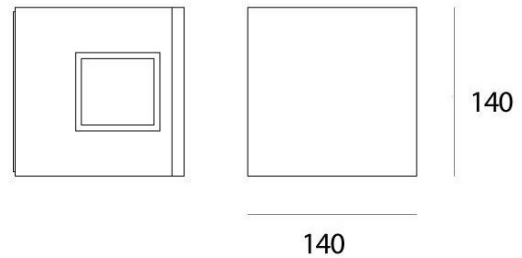

Artemide

Artemide Effetto 14 Square
Single Beam LED

LA4242

SOURCE: <https://www.davidvillagelighting.co.uk/product/Artemide-Effetto-14-Square-Single-Beam-LED/17054>

PRODUCT DESCRIPTION

Designer: Ernesto Gismondi

Effetto 14 Square Single Beam by
Artemide

The single beam version of the Effetto 14 wall light, available with a narrow or large beam angle. Effetto is the ideal exterior wall light for your home or business, rated IP65, equipped with an integrated LED light source. The large and wide beam comes to 90° and the narrow beam to 15°. You can choose between to finish options, a white/grey or rust colour. Although non dimmable, the luminaire emits a warm colour temperature light (3000K). You can explore the Effetto 14 range, with the [Effetto 14 Square Double Beam](#) wall light.

Mixed beam and four beam options available, please [contact us](#) for more details

PRODUCT SPECIFICATION

Light Source: Large Beam - 4.5W, 3000K, 54.5 lumens
Narrow Beam - 4.5W, 3000K, 19 lumens

IP Code: 65

Dimensions: 14cm width
14cm length

For all sales and technical enquiries, please contact:

+44 (0)114 263 4266

info@davidvillagelighting.co.uk

www.davidvillagelighting.co.uk