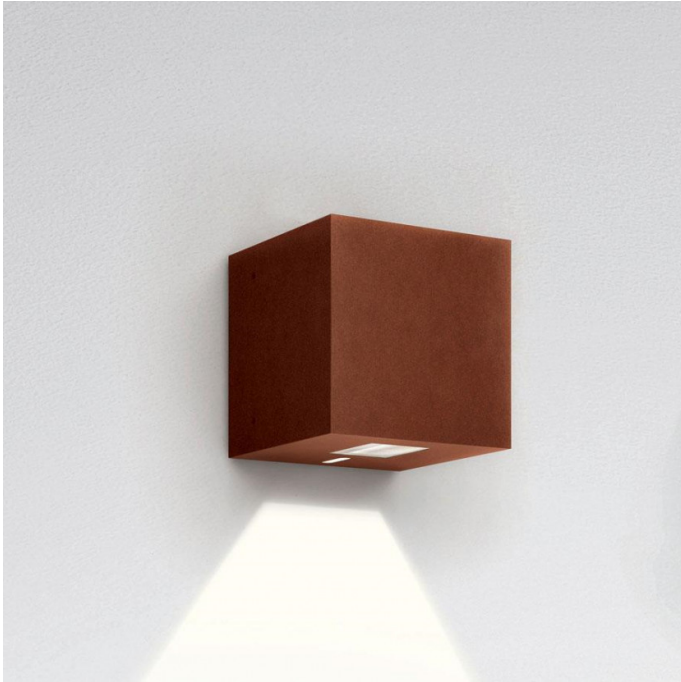

Artemide

Artemide Effetto 14 Square
Single Beam LED

LA4242

SOURCE: <https://www.davidvillagelighting.co.uk/product/Artemide-Effetto-14-Square-Single-Beam-LED/17054>

PRODUCT DESCRIPTION

Designer: Ernesto Gismondi

Effetto 14 Square Single Beam by
Artemide

The single beam version of the Effetto 14 wall light, available with a narrow or large beam angle. Effetto is the ideal exterior wall light for your home or business, rated IP65, equipped with an integrated LED light source. The large and wide beam comes to 90° and the narrow beam to 15°. You can choose between to finish options, a white/grey or rust colour. Although non dimmable, the luminaire emits a warm colour temperature light (3000K). You can explore the Effetto 14 range, with the [Effetto 14 Square Double Beam](#) wall light.

Mixed beam and four beam options available, please [contact us](#) for more details

PRODUCT SPECIFICATION

Light Source: Large Beam - 4.5W, 3000K, 54.5 lumens
Narrow Beam - 4.5W, 3000K, 19 lumens

IP Code: 65