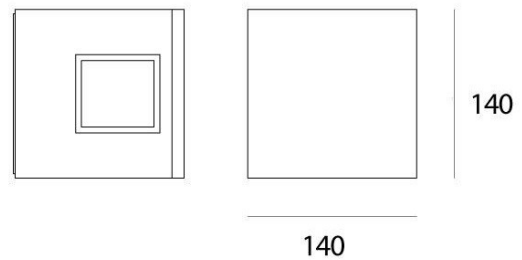

Artemide

Artemide Effetto 14 Square
Single Beam LED

LA4242

SOURCE: <https://www.davidvillagelighting.co.uk/product/Artemide-Effetto-14-Square-Single-Beam-LED/17054>

PRODUCT DESCRIPTION

Designer: Ernesto Gismondi

Effetto 14 Square Single Beam by
Artemide

The single beam version of the Effetto 14 wall light, available with a narrow or large beam angle. Effetto is the ideal exterior wall light for your home or business, rated IP65, equipped with an integrated LED light source. The large and wide beam comes to 90° and the narrow beam to 15°. You can choose between to finish options, a white/grey or rust colour. Although non dimmable, the luminaire emits a warm colour temperature light (3000K). You can explore the Effetto 14 range, with the [Effetto 14 Square Double Beam](#) wall light.

Mixed beam and four beam options available, please [contact us](#) for more details

PRODUCT SPECIFICATION

Light Source: Large Beam - 4.5W, 3000K, 54.5 lumens
Narrow Beam - 4.5W, 3000K, 19 lumens

IP Code: 65

Dimensions: 14cm width
14cm length

For all sales and technical enquiries, please contact:

+44 (0)114 263 4266

info@davidvillagelighting.co.uk

www.davidvillagelighting.co.uk