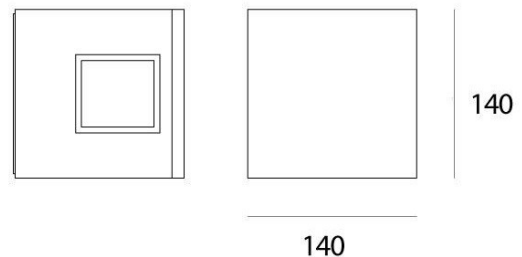

Artemide

Artemide Effetto 14 Square
Single Beam LED

LA4242

SOURCE: <https://www.davidvillagelighting.co.uk/product/Artemide-Effetto-14-Square-Single-Beam-LED/17054>

PRODUCT DESCRIPTION

Designer: Ernesto Gismondi

Effetto 14 Square Single Beam by
Artemide

The single beam version of the Effetto 14 wall light, available with a narrow or large beam angle. Effetto is the ideal exterior wall light for your home or business, rated IP65, equipped with an integrated LED light source. The large and wide beam comes to 90° and the narrow beam to 15°. You can choose between two finish options, a white/grey or rust colour. Although non dimmable, the luminaire emits a warm colour temperature light (3000K). You can explore the Effetto 14 range, with the [Effetto 14 Square Double Beam](#) wall light.

Mixed beam and four beam options available, please [contact us](#) for more details

PRODUCT SPECIFICATION

Light Source: **Large Beam** - 4.5W, 3000K, 54.5 lumens
Narrow Beam - 4.5W, 3000K, 19 lumens

IP Code: 65

Dimensions: 14cm width
14cm length

For all sales and technical enquiries, please contact:

+44 (0)114 263 4266

info@davidvillagelighting.co.uk

www.davidvillagelighting.co.uk