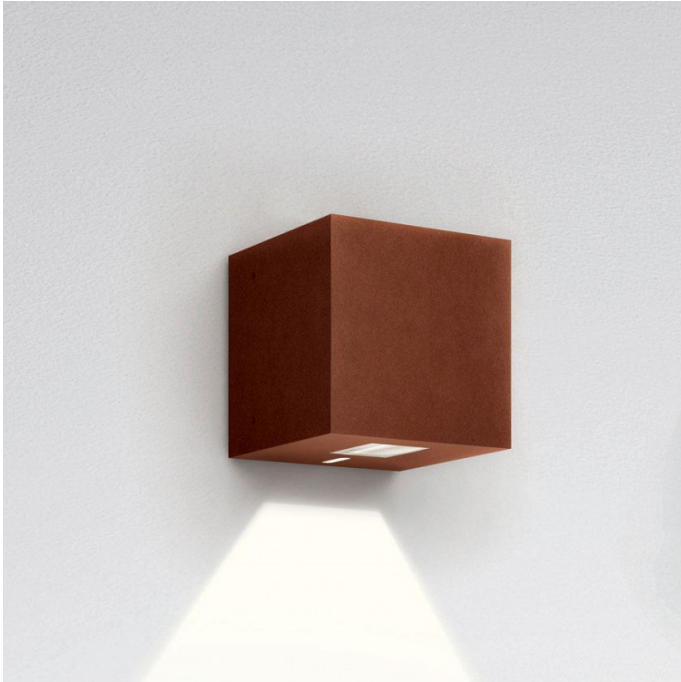

Artemide

Artemide Effetto 14 Square
Single Beam LED

LA4242

SOURCE: <https://www.davidvillagelighting.co.uk/product/Artemide-Effetto-14-Square-Single-Beam-LED/17054>

PRODUCT DESCRIPTION

Designer: Ernesto Gismondi

Effetto 14 Square Single Beam by
Artemide

The single beam version of the Effetto 14 wall light, available with a narrow or large beam angle. Effetto is the ideal exterior wall light for your home or business, rated IP65, equipped with an integrated LED light source. The large and wide beam comes to 90° and the narrow beam to 15°. You can choose between two finish options, a white/grey or rust colour. Although non dimmable, the luminaire emits a warm colour temperature light (3000K). You can explore the Effetto 14 range, with the [Effetto 14 Square Double Beam](#) wall light.

Mixed beam and four beam options available, please [contact us](#) for more details

PRODUCT SPECIFICATION

Light Source: **Large Beam** - 4.5W, 3000K, 54.5 lumens
Narrow Beam - 4.5W, 3000K, 19 lumens

IP Code: 65