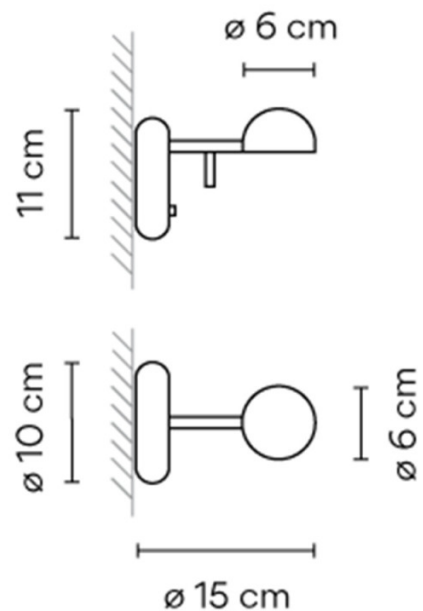

### Vibia Pin LED Wall Light

The Vibia Pin LED Wall Light is a subtle lamp with a light beam whose main function is to supply sufficient light for reading. This wall light was designed by Ichiro Iwasaki for Vibia, made from high-quality materials and provides the ability to adjust the lamp head and therefore the direction of the illumination. This action allows you to choose between a direct glow that resembles a task light or an indirect light that provides a more ambient environment. Vibia Pin features a polycarbonate diffuser which, no matter which direction you choose, results in a soft and glare-free glow that provides functionality without causing any harshness.

## PRODUCT SPECIFICATION

**Light Source:** 4.5W, 2700K, 109 Lumens

**IP Code:** 20

**Dimming:** Integrated on/off switch on the product.

**Dimensions:** Shade: Ø6cm  
Wall Mount: Ø10cm  
Height: 11cm  
Depth: 15cm