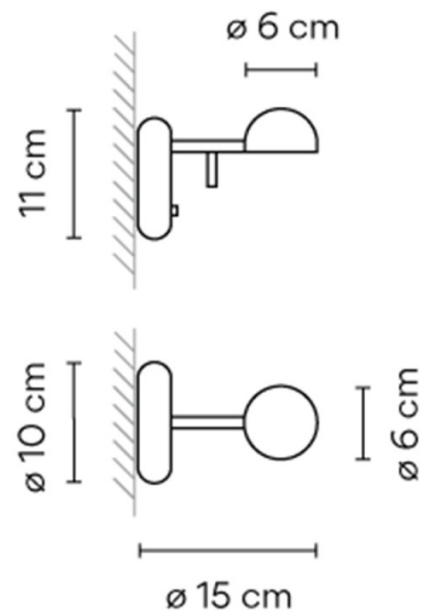

VIBIA

Vibia Pin 1675 LED Wall Light

LA4235

SOURCE: <https://www.davidvillagelighting.co.uk/product/Vibia-Pin-1675-LED-Wall-Light/17047>

PRODUCT DESCRIPTION

Designer: Ichiro Iwasaki

Vibia Pin LED Wall Light

The Vibia Pin LED Wall Light is a subtle lamp with a light beam whose main function is to supply sufficient light for reading. This wall light was designed by Ichiro Iwasaki for Vibia, made from high-quality materials and provides the ability to adjust the lamp head and therefore the direction of the illumination. This action allows you to choose between a direct glow that resembles a task light or an indirect light that provides a more ambient environment. Vibia Pin features a polycarbonate diffuser which, no matter which direction you choose, results in a soft and glare-free glow that provides functionality without causing any harshness.

PRODUCT SPECIFICATION

Light Source: 4.5W, 2700K, 109 Lumens

IP Code: 20

Dimming: Integrated on/off switch on the product.

Dimensions: Shade: Ø6cm
Wall Mount: Ø10cm
Height: 11cm
Depth: 15cm

For all sales and technical enquiries, please contact: