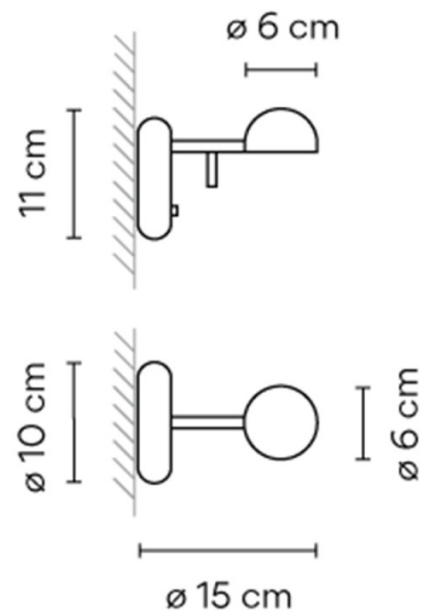

VIBIA

Vibia Pin 1675 LED Wall Light

LA4235

SOURCE: <https://www.davidvillagelighting.co.uk/product/Vibia-Pin-1675-LED-Wall-Light/17047>

PRODUCT DESCRIPTION

Designer: Ichiro Iwasaki

Vibia Pin LED Wall Light

The Vibia Pin LED Wall Light is a subtle lamp with a light beam whose main function is to supply sufficient light for reading. This wall light was designed by Ichiro Iwasaki for Vibia, made from high-quality materials and provides the ability to adjust the lamp head and therefore the direction of the illumination. This action allows you to choose between a direct glow that resembles a task light or an indirect light that provides a more ambient environment. Vibia Pin features a polycarbonate diffuser which, no matter which direction you choose, results in a soft and glare-free glow that provides functionality without causing any harshness.

The Vibia Pin LED Wall Light can suit a wide range of interiors and personal styles thanks to the various colour finishes. Choose between Black, Cream, White or Green, all with a matte finish. This wall light is a great addition to bedsides as well as living spaces and reading nooks.

PRODUCT SPECIFICATION

Light Source: 4.5W, 2700K, 109 Lumens

IP Code: 20

Dimming: Integrated on/off switch on the product.

Dimensions: Shade: Ø6cm
Wall Mount: Ø10cm
Height: 11cm
Depth: 15cm