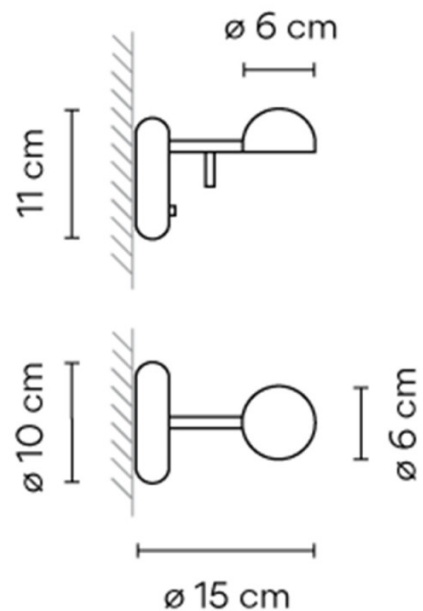

VIBIA

Vibia Pin 1675 LED Wall Light

LA4235

SOURCE: <https://www.davidvillagelighting.co.uk/product/Vibia-Pin-1675-LED-Wall-Light/17047>

PRODUCT DESCRIPTION

Designer: Ichiro Iwasaki

Vibia Pin LED Wall Light

The Vibia Pin LED Wall Light is a subtle lamp with a light beam whose main function is to supply sufficient light for reading. This wall light was designed by Ichiro Iwasaki for Vibia, made from high-quality materials and provides the ability to adjust the lamp head and therefore the direction of the illumination. This action allows you to choose between a direct glow that resembles a task light or an indirect light that provides a more ambient environment. Vibia Pin features a polycarbonate diffuser which, no matter which direction you choose, results in a soft and glare-free glow that provides functionality without causing any harshness.

PRODUCT SPECIFICATION

Light Source: 4.5W, 2700K, 109 Lumens

IP Code: 20

Dimming: Integrated on/off switch on the product.

Dimensions: Shade: Ø6cm
Wall Mount: Ø10cm
Height: 11cm
Depth: 15cm

For all sales and technical enquiries, please contact: