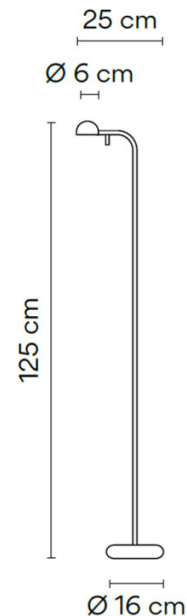

### Vibia Pin 1660 LED Floor Lamp

Designed by Ichiro Iwasaki, the Vibia Pin Floor Lamp features an adjustable light source and is characterized by a delicate and subtle silhouette. It is a modern take on a classic floor lamp and thanks to the polycarbonate diffuser that sits in the lamp head, the Vibia Pin emits a soft glare-free glow that can be used as an indirect or direct glow. Pin is crafted from high-quality metal and stands upon a solid circular base which ensures the floor lamp is sturdy and also continues with the theme of geometric shapes.

### PRODUCT SPECIFICATION

**Light Source:** 4.5W, 2700K, 545 Lumens

**IP Code:** 20

**Dimming:** Integrated on/off switch on the product.

**Dimensions:** Shade: Ø6cm  
Height: 125cm  
Width: 25cm  
Base: Ø16cm