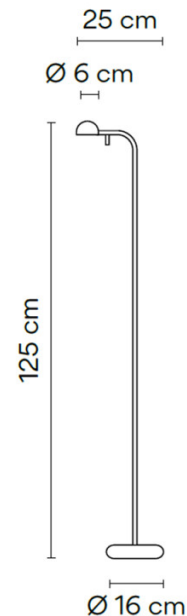

### Vibia Pin 1660 LED Floor Lamp

Designed by Ichiro Iwasaki, the Vibia Pin Floor Lamp features an adjustable light source and is characterized by a delicate and subtle silhouette. It is a modern take on a classic floor lamp and thanks to the polycarbonate diffuser that sits in the lamp head, the Vibia Pin emits a soft glare-free glow that can be used as an indirect or direct glow. Pin is crafted from high-quality metal and stands upon a solid circular base which ensures the floor lamp is sturdy and also continues with the theme of geometric shapes.

## PRODUCT SPECIFICATION

**Light Source:** 4.5W, 2700K, 545 Lumens

**IP Code:** 20

**Dimming:** Integrated on/off switch on the product.

**Dimensions:** Shade: Ø6cm  
Height: 125cm  
Width: 25cm  
Base: Ø16cm