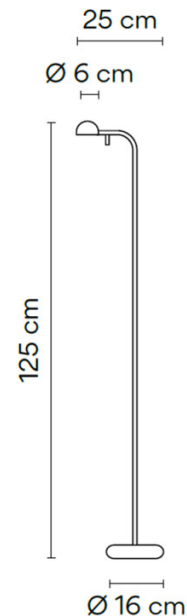

Designed by Ichiro Iwasaki, the Vibia Pin Floor Lamp features an adjustable light source and is characterized by a delicate and subtle silhouette. It is a modern take on a classic floor lamp and thanks to the polycarbonate diffuser that sits in the lamp head, the Vibia Pin emits a soft glare-free glow that can be used as an indirect or direct glow. Pin is crafted from high-quality metal and stands upon a solid circular base which ensures the floor lamp is sturdy and also continues with the theme of geometric shapes.

PRODUCT SPECIFICATION

Light Source: 4.5W, 2700K, 545 Lumens

IP Code: 20

Dimming: Integrated on/off switch on the product.

Dimensions: Shade: Ø6cm
Height: 125cm
Width: 25cm
Base: Ø16cm

For all sales and technical enquiries, please contact: