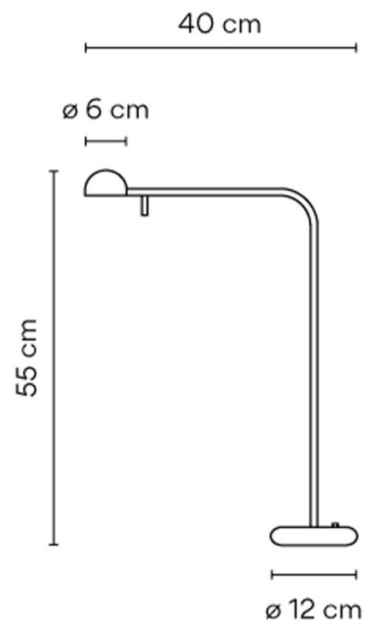

VIBIA

Vibia Pin 1655 LED Table Lamp

LA4231

SOURCE: <https://www.davidvillagelighting.co.uk/product/Vibia-Pin-1655-LED-Table-Lamp/17043>

PRODUCT DESCRIPTION

Designer: Ichiro Iwasaki

Vibia Pin LED Table Lamp

The Vibia Pin Table Lamp was designed by Ichiro Iwasaki, to provide a functional but ambient reading light. This lamp is defined by its geometric forms and features a slender minimalist structure grounded by a circular bold base with a rounded adjustable lamp head. The LED light source is filtered through a polycarbonate diffuser which results in a softer glow. By granting you the ability to adjust the Pin Table Lamp head, you can decide between a more directed task light or an indirect ambient glow. The weighted base of the Vibia Pin Table Lamp also features an integrated on/off switch.

PRODUCT SPECIFICATION

Light Source: 4.5W, 2700K, 109 Lumens

IP Code: 20

Dimming: Integrated on/off switch on the product.

Dimensions: Shade: Ø6cm
Height: 55cm
Width 40cm
Base: Ø12cm

For all sales and technical enquiries, please contact: