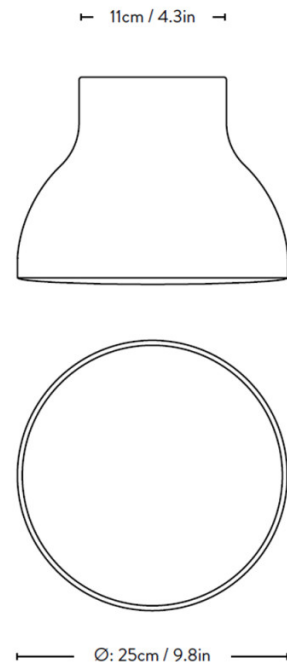

All Passepartout lights are now set up as dim-to-warm, meaning that as you dim the light, the colour temperature is gradually reduced to a warmer colour.

PRODUCT SPECIFICATION

- Light Source:** 11.5W, 2700K, 520 Lumens
- IP Code:** 20
- Dimming:** Dimmable using trailing edge dimming.
- Dimensions:** Ø25cm
Depth: 16cm
Base: Ø11cm