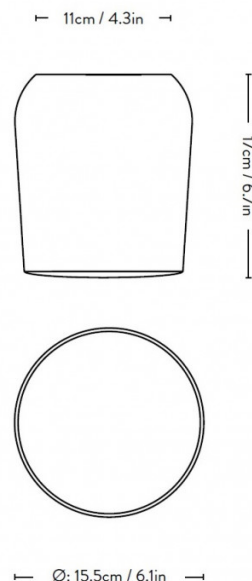

All Passepartout lights are now set up as dim-to-warm, meaning that as you dim the light, the colour temperature is gradually reduced to a warmer colour.

PRODUCT SPECIFICATION

- Light Source:** 11.5W, 2700K, 350 Lumens
- IP Code:** 20
- Dimming:** Dimmable using trailing edge dimming.
- Dimensions:** Ø15.5cm
Height: 17cm
Base: Ø11cm