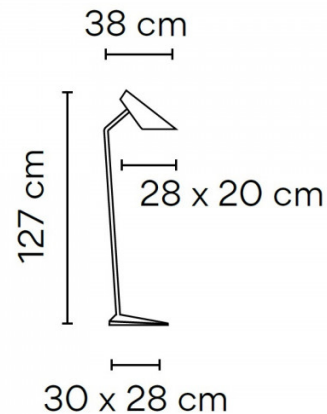

## PRODUCT SPECIFICATION

**Light Source:** 1 x Max 7W E14 LED (excluded)

**IP Code:** 20

**Dimming:** In-line on/off switch included on cable.

**Dimensions:** Shade: 28cm x 20cm  
Depth: 38cm  
Height: 127cm  
Base: 30cm x 28cm  
Cable Length: 150cm