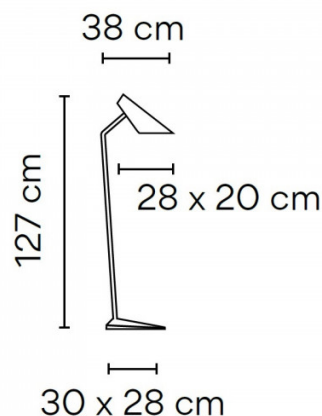

### PRODUCT SPECIFICATION

**Light Source:** 1 x Max 7W E14 LED (excluded)

**IP Code:** 20

**Dimming:** In-line on/off switch included on cable.

**Dimensions:** Shade: 28cm x 20cm  
Depth: 38cm  
Height: 127cm  
Base: 30cm x 28cm  
Cable Length: 150cm