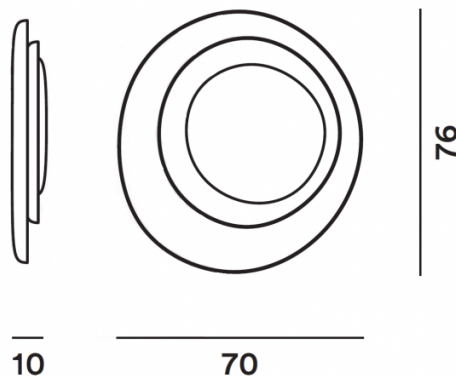

Foscarini Bahia LED Ceiling / Wall Light

The Bahia LED wall light is a delightful light designed by Luca Pevere and Paolo Lucidi, a design duo known for taking materials and using them in new, innovative ways to produce stylish and modern designs. The wall light is made from three asymmetric layers in circular shapes that play with light and shadow. The first two layers encase the integrated LED light source, pushing the light to the edges. The third layer sits atop the light source, to spread the light even further and to create an interesting interplay between darkness and light.

PRODUCT SPECIFICATION

Light Source:	43W, 2850K, 4210 Lumens
IP Code:	20
Dimming:	Non-dimmable or Dimmable via Dali dimming systems or Push to make/ switch dimming. Please consult your electrician, additional wiring may be required on site.
Dimensions:	Width: 70cm Height: 76cm Depth: 10cm