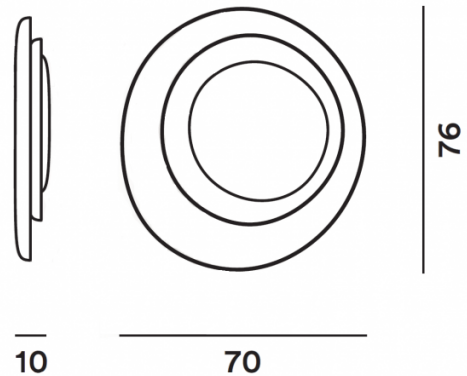

### PRODUCT SPECIFICATION

<b>Light Source:</b>	43W, 2850K, 4210 lumens
<b>IP Code:</b>	20
<b>Dimming:</b>	Non-dimmable or Dimmable via Dali dimming systems or Push to make/ switch dimming. Please consult your electrician, additional wiring may be required on site.
<b>Dimensions:</b>	70cm width 76cm height 10cm depth