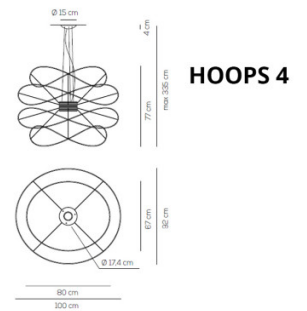

# PRODUCT SPECIFICATION

**Light Source:** 34W, 3000K, 2660 lumens

**IP Code:** 20

**Dimming:** Dimmable using trailing edge dimming.

**Dimensions: Hoops 2:**  
 100 x 92 cm outer thread  
 43 cm height  
 Ø 15 x 4 cm ceiling canopy  
 max 315 cm drop height

**Hoops 3:**  
 100 x 92 cm outer thread  
 80 x 67 cm middle thread  
 34.6 x 27.4 cm inner thread  
 54 cm height  
 Ø 15 x 4 cm ceiling canopy  
 max 350 cm drop height

**Hoops 4:**  
 100 x 92 cm outer thread  
 80 x 67 cm inner thread  
 77 cm height  
 Ø 15 x 4 cm ceiling canopy  
 max 335 cm drop height

**Hoops 6:**  
 100 x 92 cm outer thread  
 80 x 67 cm middle thread  
 34.6 x 27.4 cm inner thread  
 100 cm height  
 Ø 15 x 4 cm ceiling canopy  
 max 350 cm drop height

**For all sales and technical enquiries, please contact:**