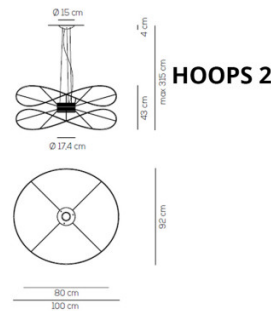

# PRODUCT SPECIFICATION

**Light Source:** 34W, 3000K, 2660 lumens

**IP Code:** 20

**Dimming:** Dimmable using trailing edge dimming.

**Dimensions: Hoops 2:**  
 100 x 92 cm outer thread  
 43 cm height  
 Ø 15 x 4 cm ceiling canopy  
 max 315 cm drop height

**Hoops 3:**  
 100 x 92 cm outer thread  
 80 x 67 cm middle thread  
 34.6 x 27.4 cm inner thread  
 54 cm height  
 Ø 15 x 4 cm ceiling canopy  
 max 350 cm drop height

**Hoops 4:**  
 100 x 92 cm outer thread  
 80 x 67 cm inner thread  
 77 cm height  
 Ø 15 x 4 cm ceiling canopy  
 max 335 cm drop height

**Hoops 6:**  
 100 x 92 cm outer thread  
 80 x 67 cm middle thread  
 34.6 x 27.4 cm inner thread  
 100 cm height  
 Ø 15 x 4 cm ceiling canopy  
 max 350 cm drop height

**For all sales and technical enquiries, please contact:**