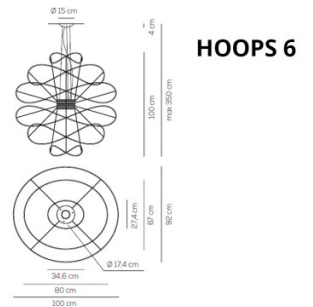

# PRODUCT SPECIFICATION

**Light Source:** 34W, 3000K, 2660 lumens

**IP Code:** 20

**Dimming:** Dimmable using trailing edge dimming.

**Dimensions: Hoops 2:**  
 100 x 92 cm outer thread  
 43 cm height  
 Ø 15 x 4 cm ceiling canopy  
 max 315 cm drop height

**Hoops 3:**  
 100 x 92 cm outer thread  
 80 x 67 cm middle thread  
 34.6 x 27.4 cm inner thread  
 54 cm height  
 Ø 15 x 4 cm ceiling canopy  
 max 350 cm drop height

**Hoops 4:**  
 100 x 92 cm outer thread  
 80 x 67 cm inner thread  
 77 cm height  
 Ø 15 x 4 cm ceiling canopy  
 max 335 cm drop height

**Hoops 6:**  
 100 x 92 cm outer thread  
 80 x 67 cm middle thread  
 34.6 x 27.4 cm inner thread  
 100 cm height  
 Ø 15 x 4 cm ceiling canopy  
 max 350 cm drop height

**For all sales and technical enquiries, please contact:**