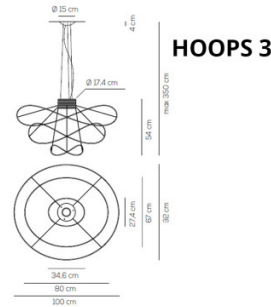

# PRODUCT SPECIFICATION

**Light Source:** 34W, 3000K, 2660 lumens

**IP Code:** 20

**Dimming:** Dimmable using trailing edge dimming.

**Dimensions: Hoops 2:**  
 100 x 92 cm outer thread  
 43 cm height  
 Ø 15 x 4 cm ceiling canopy  
 max 315 cm drop height

**Hoops 3:**  
 100 x 92 cm outer thread  
 80 x 67 cm middle thread  
 34.6 x 27.4 cm inner thread  
 54 cm height  
 Ø 15 x 4 cm ceiling canopy  
 max 350 cm drop height

**Hoops 4:**  
 100 x 92 cm outer thread  
 80 x 67 cm inner thread  
 77 cm height  
 Ø 15 x 4 cm ceiling canopy  
 max 335 cm drop height

**Hoops 6:**  
 100 x 92 cm outer thread  
 80 x 67 cm middle thread  
 34.6 x 27.4 cm inner thread  
 100 cm height  
 Ø 15 x 4 cm ceiling canopy  
 max 350 cm drop height

**For all sales and technical enquiries, please contact:**