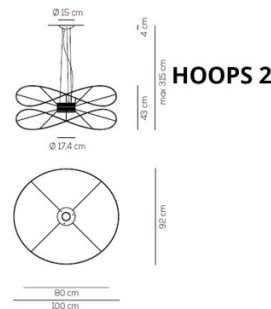

PRODUCT SPECIFICATION

Light Source: 34W, 3000K, 2660 lumens

IP Code: 20

Dimming: Dimmable using trailing edge dimming.

Dimensions: Hoops 2:
 100 x 92 cm outer thread
 43 cm height
 Ø 15 x 4 cm ceiling canopy
 max 315 cm drop height

Hoops 3:
 100 x 92 cm outer thread
 80 x 67 cm middle thread
 34.6 x 27.4 cm inner thread
 54 cm height
 Ø 15 x 4 cm ceiling canopy
 max 350 cm drop height

Hoops 4:
 100 x 92 cm outer thread
 80 x 67 cm inner thread
 77 cm height
 Ø 15 x 4 cm ceiling canopy
 max 335 cm drop height

Hoops 6:
 100 x 92 cm outer thread
 80 x 67 cm middle thread
 34.6 x 27.4 cm inner thread
 100 cm height
 Ø 15 x 4 cm ceiling canopy
 max 350 cm drop height

For all sales and technical enquiries, please contact: