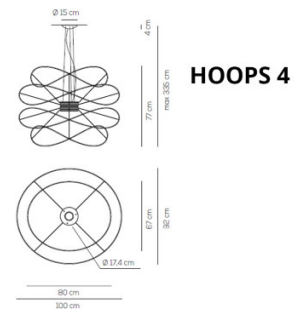

PRODUCT SPECIFICATION

Light Source: 34W, 3000K, 2660 lumens

IP Code: 20

Dimming: Dimmable using trailing edge dimming.

Dimensions: Hoops 2:
 100 x 92 cm outer thread
 43 cm height
 Ø 15 x 4 cm ceiling canopy
 max 315 cm drop height

Hoops 3:
 100 x 92 cm outer thread
 80 x 67 cm middle thread
 34.6 x 27.4 cm inner thread
 54 cm height
 Ø 15 x 4 cm ceiling canopy
 max 350 cm drop height

Hoops 4:
 100 x 92 cm outer thread
 80 x 67 cm inner thread
 77 cm height
 Ø 15 x 4 cm ceiling canopy
 max 335 cm drop height

Hoops 6:
 100 x 92 cm outer thread
 80 x 67 cm middle thread
 34.6 x 27.4 cm inner thread
 100 cm height
 Ø 15 x 4 cm ceiling canopy
 max 350 cm drop height

For all sales and technical enquiries, please contact: