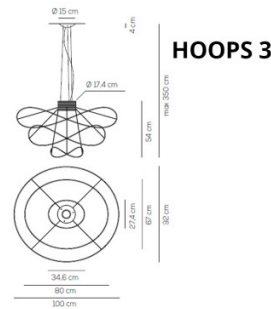

PRODUCT SPECIFICATION

Light Source: 34W, 3000K, 2660 lumens

IP Code: 20

Dimming: Dimmable using trailing edge dimming.

Dimensions: Hoops 2:
 100 x 92 cm outer thread
 43 cm height
 Ø 15 x 4 cm ceiling canopy
 max 315 cm drop height

Hoops 3:
 100 x 92 cm outer thread
 80 x 67 cm middle thread
 34.6 x 27.4 cm inner thread
 54 cm height
 Ø 15 x 4 cm ceiling canopy
 max 350 cm drop height

Hoops 4:
 100 x 92 cm outer thread
 80 x 67 cm inner thread
 77 cm height
 Ø 15 x 4 cm ceiling canopy
 max 335 cm drop height

Hoops 6:
 100 x 92 cm outer thread
 80 x 67 cm middle thread
 34.6 x 27.4 cm inner thread
 100 cm height
 Ø 15 x 4 cm ceiling canopy
 max 350 cm drop height

For all sales and technical enquiries, please contact: