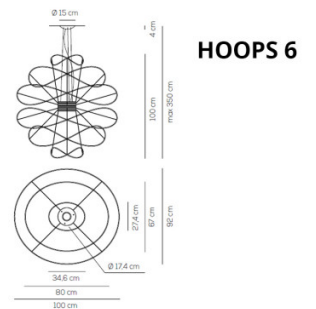

PRODUCT SPECIFICATION

Light Source: 34W, 3000K, 2660 lumens

IP Code: 20

Dimming: Dimmable using trailing edge dimming.

Dimensions: Hoops 2:
 100 x 92 cm outer thread
 43 cm height
 Ø 15 x 4 cm ceiling canopy
 max 315 cm drop height

Hoops 3:
 100 x 92 cm outer thread
 80 x 67 cm middle thread
 34.6 x 27.4 cm inner thread
 54 cm height
 Ø 15 x 4 cm ceiling canopy
 max 350 cm drop height

Hoops 4:
 100 x 92 cm outer thread
 80 x 67 cm inner thread
 77 cm height
 Ø 15 x 4 cm ceiling canopy
 max 335 cm drop height

Hoops 6:
 100 x 92 cm outer thread
 80 x 67 cm middle thread
 34.6 x 27.4 cm inner thread
 100 cm height
 Ø 15 x 4 cm ceiling canopy
 max 350 cm drop height

For all sales and technical enquiries, please contact: