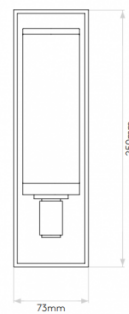

The perfect choice for a bathroom as the Verona is IP44 rated, making suitable for zones 2 and 3. The light is suitable for mounting on flammable materials.

PRODUCT SPECIFICATION

- Light Source:** 1 x Max 40W E27/ES (excluded)
- IP Code:** 44
- Dimming:** Dimmable via mains phase dimming
- Dimensions:** Height: 25cm
Depth: 8cm
Width: 7.2cm