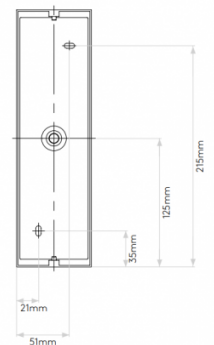

The perfect choice for a bathroom as the Verona is IP44 rated, making suitable for zones 2 and 3. The light is suitable for mounting on flammable materials.

PRODUCT SPECIFICATION

- Light Source:** 1 x Max 40W E27/ES (excluded)
- IP Code:** 44
- Dimming:** Dimmable via mains phase dimming
- Dimensions:** Height: 25cm
Depth: 8cm
Width: 7.2cm