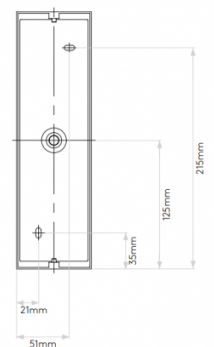

The perfect choice for a bathroom as the Verona is IP44 rated, making suitable for zones 2 and 3. The light is suitable for mounting on flammable materials.

**PRODUCT SPECIFICATION**

- Light Source:** 1 x Max 40W E27/ES (excluded)
- IP Code:** 44
- Dimming:** Dimmable via mains phase dimming
- Dimensions:** Height: 25cm  
Depth: 8cm  
Width: 7.2cm