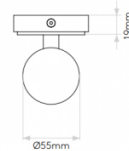

The perfect choice for a bathroom as the Verona is IP44 rated, making suitable for zones 2 and 3. The light is suitable for mounting on flammable materials.

**PRODUCT SPECIFICATION**

- Light Source:** 1 x Max 40W E27/ES (excluded)
- IP Code:** 44
- Dimming:** Dimmable via mains phase dimming
- Dimensions:** Height: 25cm  
Depth: 8cm  
Width: 7.2cm