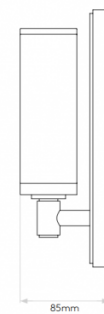

astro

Astro Verona Wall Light

LA4156

SOURCE: <https://www.davidvillagelighting.co.uk/product/Astro-Verona-Wall-Light/16962>

PRODUCT DESCRIPTION

Verona Wall Light by Astro

A contemporary and beautiful bathroom wall light, the Verona has a polished chrome base and acid etched glass diffuser. The light can be dimmed, when used with a dimmable light source, via mains phase dimming.

The perfect choice for a bathroom as the Verona is IP44 rated, making suitable for zones 2 and 3. The light is suitable for mounting on flammable materials.

PRODUCT SPECIFICATION

- Light Source:** 1 x Max 40W E27/ES (excluded)
- IP Code:** 44
- Dimming:** Dimmable via mains phase dimming
- Dimensions:** Height: 25cm
Depth: 8cm
Width: 7.2cm