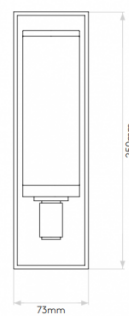

astro

**Astro Verona Wall Light**

LA4156

SOURCE: <https://www.davidvillagelighting.co.uk/product/Astro-Verona-Wall-Light/16962>

**PRODUCT DESCRIPTION**

**Verona Wall Light by Astro**

A contemporary and beautiful bathroom wall light, the Verona has a polished chrome base and acid etched glass diffuser. The light can be dimmed, when used with a dimmable light source, via mains phase dimming.

The perfect choice for a bathroom as the Verona is IP44 rated, making suitable for zones 2 and 3. The light is suitable for mounting on flammable materials.

**PRODUCT SPECIFICATION**

- Light Source:** 1 x Max 40W E27/ES (excluded)
- IP Code:** 44
- Dimming:** Dimmable via mains phase dimming
- Dimensions:** Height: 25cm  
Depth: 8cm  
Width: 7.2cm