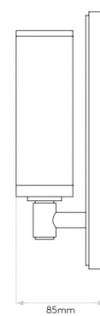

astro

**Astro Verona Wall Light**

LA4156

SOURCE: <https://www.davidvillagelighting.co.uk/product/Astro-Verona-Wall-Light/16962>

**PRODUCT DESCRIPTION**

**Verona Wall Light by Astro**

A contemporary and beautiful bathroom wall light, the Verona has a polished chrome base and acid etched glass diffuser. The light can be dimmed, when used with a dimmable light source, via mains phase dimming.

The perfect choice for a bathroom as the Verona is IP44 rated, making suitable for zones 2 and 3. The light is suitable for mounting on flammable materials.

**PRODUCT SPECIFICATION**

- Light Source:** 1 x Max 40W E27/ES (excluded)
- IP Code:** 44
- Dimming:** Dimmable via mains phase dimming
- Dimensions:** Height: 25cm  
Depth: 8cm  
Width: 7.2cm