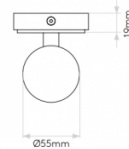

The perfect choice for a bathroom as the Verona is IP44 rated, making suitable for zones 2 and 3. The light is suitable for mounting on flammable materials.

PRODUCT SPECIFICATION

- Light Source:** 1 x Max 40W E27/ES (excluded)
- IP Code:** 44
- Dimming:** Dimmable via mains phase dimming
- Dimensions:** Height: 25cm
Depth: 8cm
Width: 7.2cm