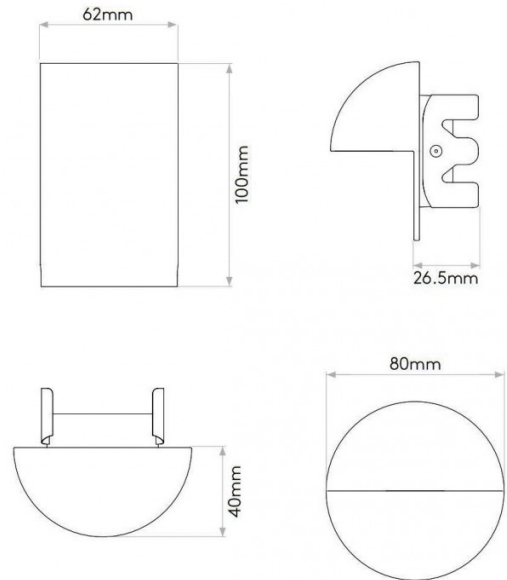

astro

Astro Tivola LED Wall Light

LA4154

SOURCE: <https://www.davidvillagelighting.co.uk/product/Astro-Tivola-LED-Wall-Light/16960>

PRODUCT DESCRIPTION

Astro Tivola LED by Astro

Exterior wall light with an aluminium frame in a choice between two finish options, textured grey or textured black. The Tivola benefits from a high-power LED light source and has a forward voltage of 2.80V per product. An ideal light for both residential and commercial use, the Tivola looks stunning in any outdoor setting.

This product can be dimmed if a dimmable driver is used.

PRODUCT SPECIFICATION

- Light Source:** 2W, 3000K, 82 Lumens
- IP Code:** 65
- Dimming:** Dimming is dependent on control gear (purchased separately)
- Dimensions:** Ø8cm
Depth: 4cm