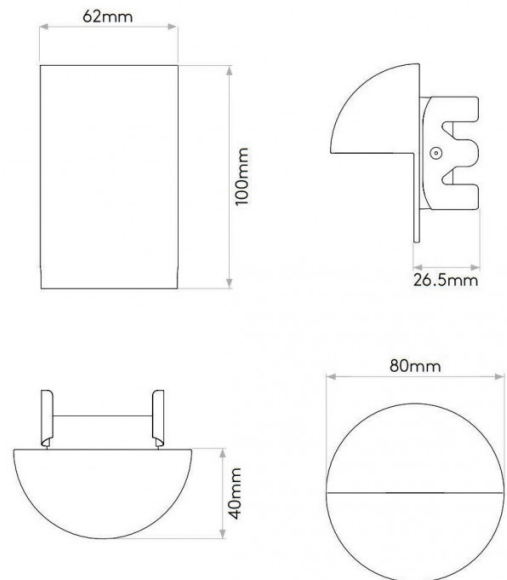

astro

Astro Tivola LED Wall Light

LA4154

SOURCE: <https://www.davidvillagelighting.co.uk/product/Astro-Tivola-LED-Wall-Light/16960>

PRODUCT DESCRIPTION

Astro Tivola LED by Astro

Exterior wall light with an aluminium frame in a choice between two finish options, textured grey or textured black. The Tivola benefits from a high-power LED light source and has a forward voltage of 2.80V per product. An ideal light for both residential and commercial use, the Tivola looks stunning in any outdoor setting.

This product can be dimmed if a dimmable driver is used.

PRODUCT SPECIFICATION

- Light Source:** 2W, 3000K, 82 Lumens
- IP Code:** 65
- Dimming:** Dimming is dependent on control gear (purchased separately)
- Dimensions:** Ø8cm
Depth: 4cm