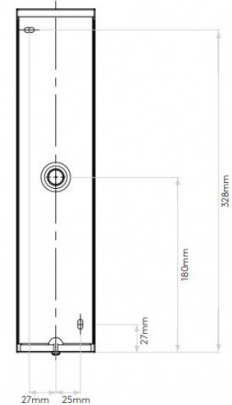

IP Code: 44

Dimming: Dimmable via mains phase dimming.

Dimensions: Height: 35cm
Width: 8cm
Depth: 8cm

For all sales and technical enquiries, please contact:

+44 (0)114 263 4266

info@davidvillagelighting.co.uk