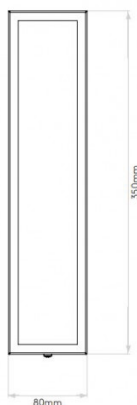

The wall light is rated IP44 making it ideal for both exterior spaces or bathrooms (zones 2 and 3). Please note, the Salerno is not suitable for mounting on flammable material.

PRODUCT SPECIFICATION

Light Source: 2 x Max 40W E14 Candle DIM (excluded)

IP Code: 44

Dimming: Dimmable via mains phase dimming.

Dimensions: Height: 35cm
Width: 8cm
Depth: 8cm

For all sales and technical enquiries, please contact:

+44 (0)114 263 4266

info@davidvillagelighting.co.uk