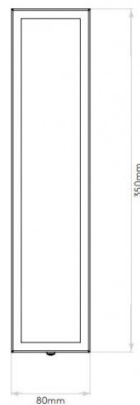

The wall light is rated IP44 making it ideal for both exterior spaces or bathrooms (zones 2 and 3). Please note, the Salerno is not suitable for mounting on flammable material.

PRODUCT SPECIFICATION

Light Source: 2 x Max 40W E14 Candle DIM (excluded)

IP Code: 44

Dimming: Dimmable via mains phase dimming.

Dimensions: Height: 35cm
Width: 8cm
Depth: 8cm

For all sales and technical enquiries, please contact:

+44 (0)114 263 4266

info@davidvillagelighting.co.uk