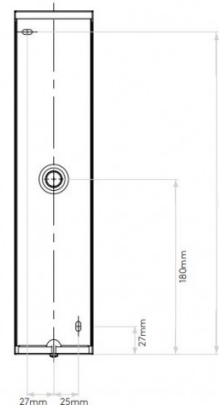

IP Code: 44

Dimming: Dimmable via mains phase dimming.

Dimensions: Height: 35cm
Width: 8cm
Depth: 8cm

For all sales and technical enquiries, please contact:

+44 (0)114 263 4266

info@davidvillagelighting.co.uk