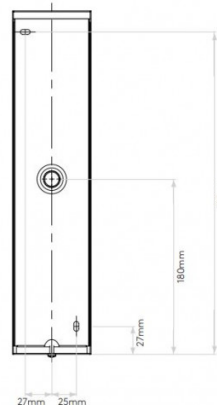

IP Code: 44

Dimming: Dimmable via mains phase dimming.

Dimensions: Height: 35cm
Width: 8cm
Depth: 8cm

For all sales and technical enquiries, please contact:

+44 (0)114 263 4266

info@davidvillagelighting.co.uk