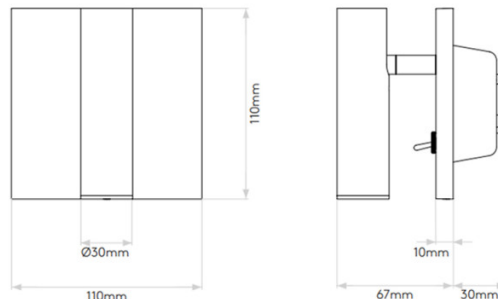

For all sales and technical enquiries, please contact:

+44 (0)114 263 4266

info@davidvillagelighting.co.uk

www.davidvillagelighting.co.uk