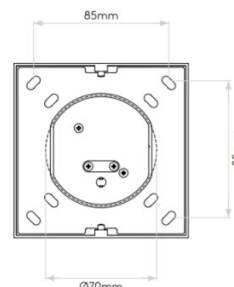

## PRODUCT SPECIFICATION

**Light Source:** 4.5W, 2700K, 111 Lumens

**IP Code:** 20

**Dimming:** In line on/off switch included on product.

**Dimensions:** Height: 11cm  
Width: 11cm  
Depth: 9.7cm

**For all sales and technical enquiries, please contact:**