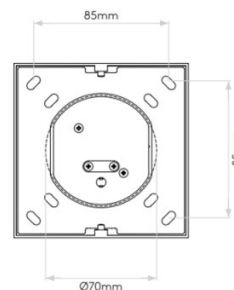

PRODUCT SPECIFICATION

Light Source: 4.5W, 2700K, 111 Lumens

IP Code: 20

Dimming: In line on/off switch included on product.

Dimensions: Height: 11cm
Width: 11cm
Depth: 9.7cm

For all sales and technical enquiries, please contact: