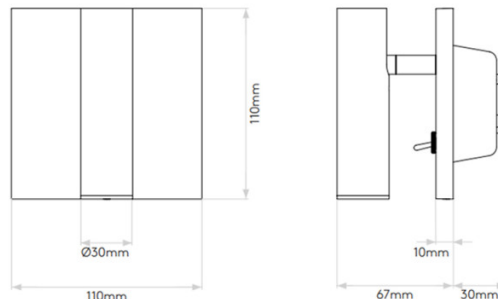

## PRODUCT SPECIFICATION

**Light Source:** 4.5W, 2700K, 111 Lumens

**IP Code:** 20

**Dimming:** In line on/off switch included on product.

**Dimensions:** Height: 11cm  
Width: 11cm  
Depth: 9.7cm

**For all sales and technical enquiries, please contact:**