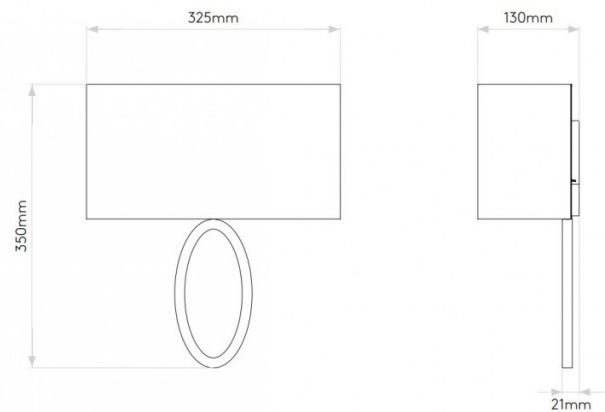

The Semi Drum 320 shade is included in the buying price

PRODUCT SPECIFICATION

Light Source: 1 x 60W E27 Dimmable (excluded)

IP Code: 20

Dimming: Dimmable via mains phase dimming.

Dimensions: Height 35cm
Width 32.5cm
Depth 13cm