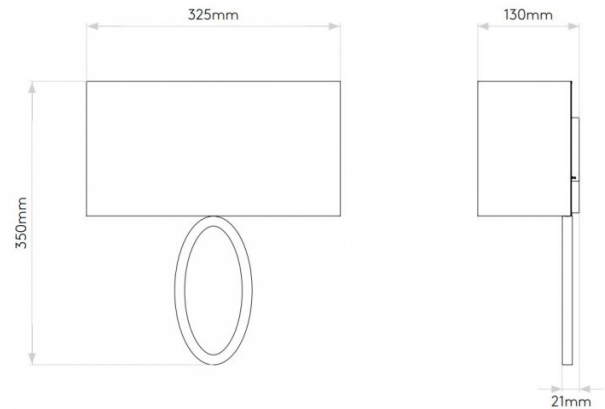

astro

Astro Lima Wall Light

LA4150

SOURCE: <https://www.davidvillagelighting.co.uk/product/Astro-Lima-Wall-Light/16955>

PRODUCT DESCRIPTION

Lima Light by Astro

Lima is a stylish wall light with a semi-drum fabric shade in different colours. The wall fixture itself is available in matt nickel or bronze and the shade can be white, black, oyster or putty colour.

The Semi Drum 320 shade is included in the buying price

PRODUCT SPECIFICATION

- Light Source:** 1 x 60W E27 Dimmable (excluded)
- IP Code:** 20
- Dimming:** Dimmable via mains phase dimming.
- Dimensions:** Height 35cm
Width 32.5cm
Depth 13cm