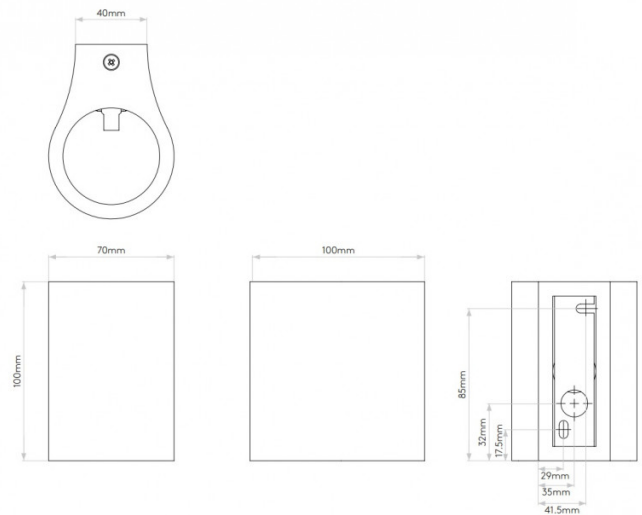

astro

**Astro Pero Wall Light**

LA4149

SOURCE: <https://www.davidvillagelighting.co.uk/product/Astro-Pero-Wall-Light/16953>

**PRODUCT DESCRIPTION**

**Astro Pero Wall Light**

Discreet and warm wall light for any interior settings, Pero wall light by Astro lighting is available in a white plaster finish. The light can be dimmed, when used with a dimmable light source via mains phase dimming. The wall light can be mounted on flammable materials.

For more information on painting over the Pero wall light, follow Astro's [painting guidelines](#).

**PRODUCT SPECIFICATION**

- Light Source:** 1 x Max 28W max G9 (excluded)
- IP Code:** 20
- Dimming:** Dimmable via mains phase dimming.
- Dimensions:** Height: 10cm  
Width: 7cm  
Depth: 10cm