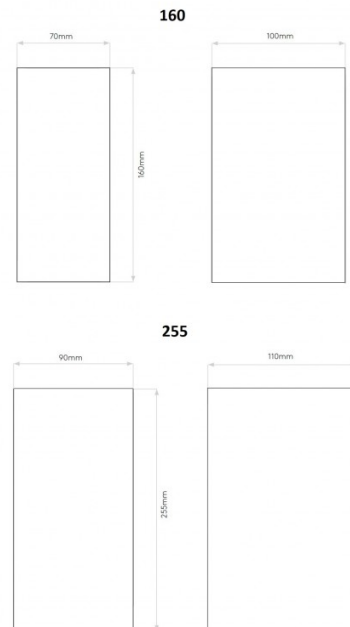

PRODUCT SPECIFICATION

Light Source: 160 - 6W, 3000K, 99 Lumens
 255 - 7.9W, 3000K, 365 Lumens

IP Code: 65

Dimming: Non-dimmable

Dimensions: 160:
 Height: 16cm
 Width: 7cm
 Depth: 10cm

255:
 Height: 25.5cm height
 Width: 9cm
 Depth: 11cm