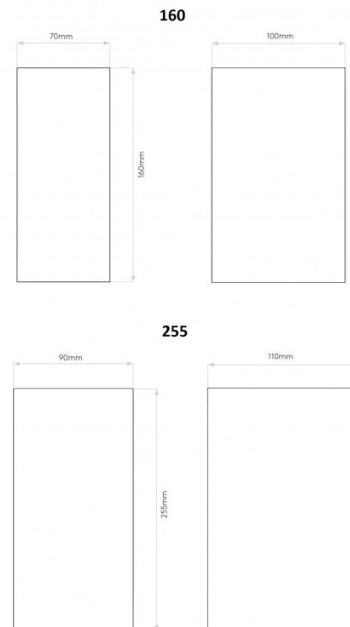

## PRODUCT SPECIFICATION

**Light Source:** 160 - 6W, 3000K, 99 Lumens  
 255 - 7.9W, 3000K, 365 Lumens

**IP Code:** 65

**Dimming:** Non-dimmable

**Dimensions:** **160:**  
 Height: 16cm  
 Width: 7cm  
 Depth: 10cm

**255:**  
 Height: 25.5cm height  
 Width: 9cm  
 Depth: 11cm

**For all sales and technical enquiries, please contact:**

+44 (0)114 263 4266

info@davidvillagelighting.co.uk

www.davidvillagelighting.co.uk