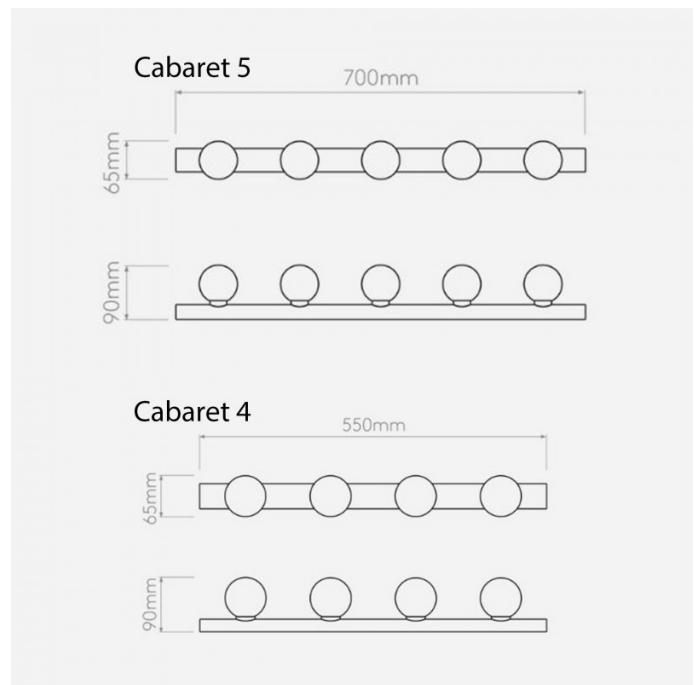

astro

Astro Cabaret Wall Light

LA4146

SOURCE: <https://www.davidvillagelighting.co.uk/product/Astro-Cabaret-Wall-Light/16950>

PRODUCT DESCRIPTION

Astro Cabaret Wall Light

Cabaret wall light is available with four or five light sources and in two colours, polished chrome or matt black. Suitable for bathrooms, especially around the sink mirror, the Cabaret can be mounted in zones 2 and 3. The Cabaret lights can be dimmed when used with compatible, dimmable light sources. Cabaret is suitable for mounting on flammable materials. Cabaret 4 II has four light sources and Cabaret 5 II takes five.

Also available as an LED option, please contact us for details.

PRODUCT SPECIFICATION

- Light Source:** Cabaret 4 II: 4 x Max 25W G9 (excluded)
Cabaret 5 II: 5 x Max 25W G9 (excluded)
- IP Code:** 44
- Dimming:** Dimmable via mains phase dimming.
- Dimensions:** Cabaret 4 II: 6.5 x 55 x 9cm
Cabaret 5 II: 6.5 x 70 x 9cm