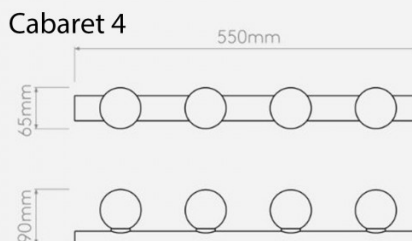

Also available as an LED option, please contact us for details.

PRODUCT SPECIFICATION

Light Source: Cabaret 4 II: 4 x Max 25W G9 (excluded)
Cabaret 5 II: 5 x Max 25W G9 (excluded)

IP Code: 44

Dimming: Dimmable via mains phase dimming.

Dimensions: Cabaret 4 II: 6.5 x 55 x 9cm
Cabaret 5 II: 6.5 x 70 x 9cm

For all sales and technical enquiries, please contact:

+44 (0)114 263 4266

info@davidvillagelighting.co.uk

www.davidvillagelighting.co.uk