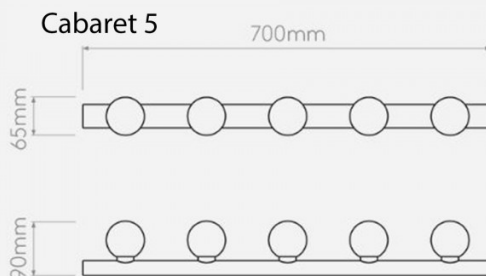

Also available as an LED option, please contact us for details.

PRODUCT SPECIFICATION

Light Source: Cabaret 4 II: 4 x Max 25W G9 (excluded)
Cabaret 5 II: 5 x Max 25W G9 (excluded)

IP Code: 44

Dimming: Dimmable via mains phase dimming.

Dimensions: Cabaret 4 II: 6.5 x 55 x 9cm
Cabaret 5 II: 6.5 x 70 x 9cm

For all sales and technical enquiries, please contact:

+44 (0)114 263 4266

info@davidvillagelighting.co.uk

www.davidvillagelighting.co.uk