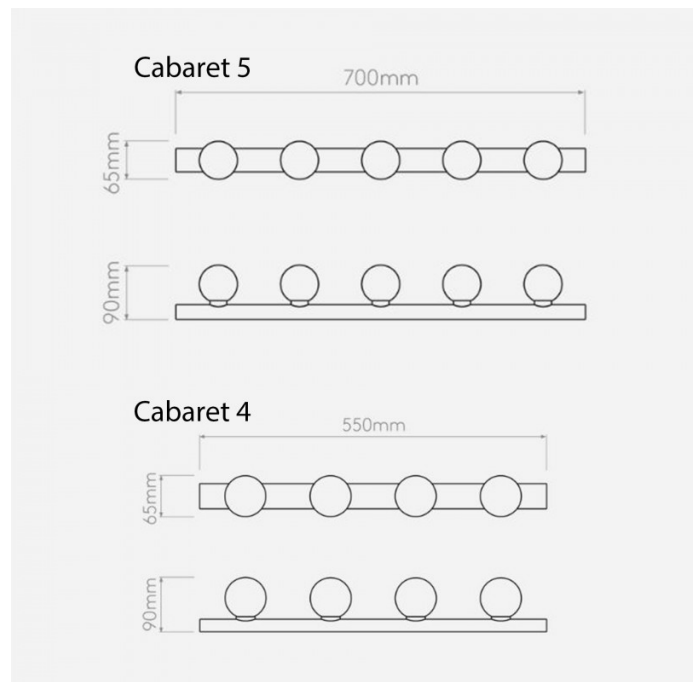

astro

Astro Cabaret Wall Light

LA4146

SOURCE: <https://www.davidvillagelighting.co.uk/product/Astro-Cabaret-Wall-Light/16950>

PRODUCT DESCRIPTION

Astro Cabaret Wall Light

Cabaret wall light is available with four or five light sources and in two colours, polished chrome or matt black. Suitable for bathrooms, especially around the sink mirror, the Cabaret can be mounted in zones 2 and 3. The Cabaret lights can be dimmed when used with compatible, dimmable light sources. Cabaret is suitable for mounting on flammable materials. Cabaret 4 II has four light sources and Cabaret 5 II takes five.

Also available as an LED option, please contact us for details.

PRODUCT SPECIFICATION

- Light Source:** Cabaret 4 II: 4 x Max 25W G9 (excluded)
Cabaret 5 II: 5 x Max 25W G9 (excluded)
- IP Code:** 44
- Dimming:** Dimmable via mains phase dimming.
- Dimensions:** Cabaret 4 II: 6.5 x 55 x 9cm
Cabaret 5 II: 6.5 x 70 x 9cm