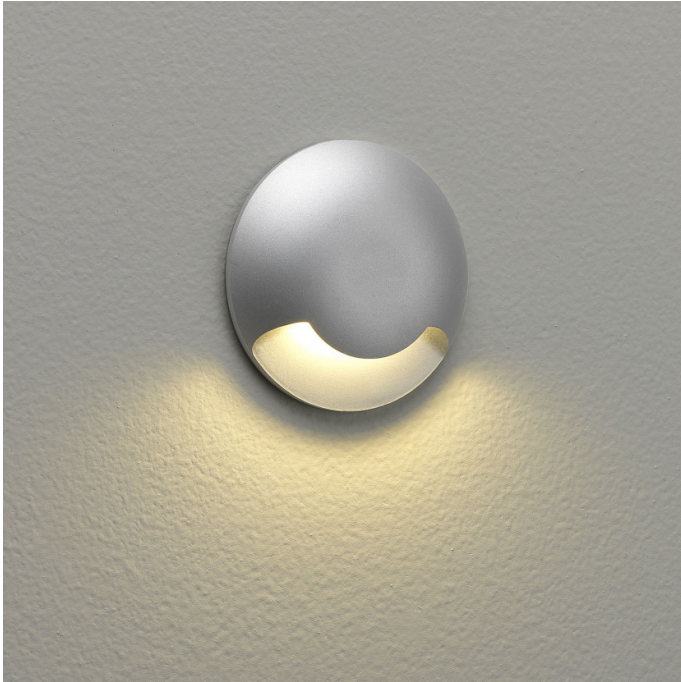

astro

Astro Beam One LED

LA4138

SOURCE: <https://www.davidvillagelighting.co.uk/product/Astro-Beam-One-LED/16941>

PRODUCT DESCRIPTION

Astro Beam One Exterior Wall/Floor Light

The perfect outdoor light for the driveway, the poolside or garden or if you prefer you can mount in on the wall in both exterior or interior settings. An IP67 makes it suitable for bathroom settings, zones 1, 2 and 3. The Beam One can withstand up to 800kg of weight load and the forward voltage per product is 3.05V. This product has been salt spray tested 1000 hours.

This product can be dimmed if a dimmable driver is used.

PRODUCT SPECIFICATION

Light Source: 2W, 3000K, 14 Lumens

IP Code: 67

Dimming: Dimmable when used with dimmable driver.

Dimensions: Ø6cm
Above ground height: 1.2cm
Recess Depth: 9cm