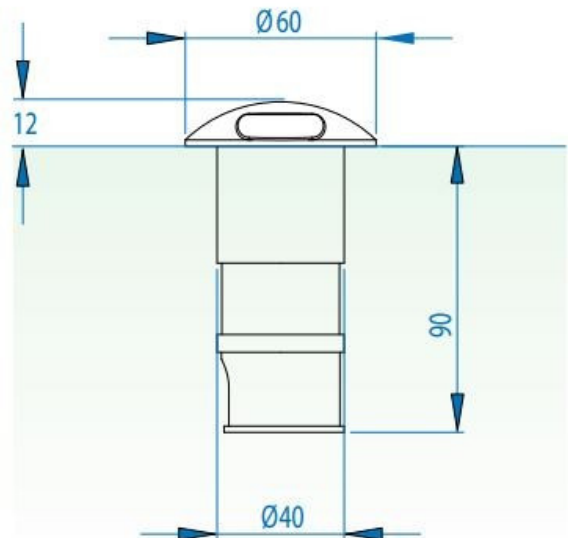

This product can be dimmed if a dimmable driver is used.

PRODUCT SPECIFICATION

Light Source: 2W, 3000K, 14 Lumens

IP Code: 67

Dimming: Dimmable when used with dimmable driver.

Dimensions: Ø6cm
Above ground height: 1.2cm
Recess Depth: 9cm