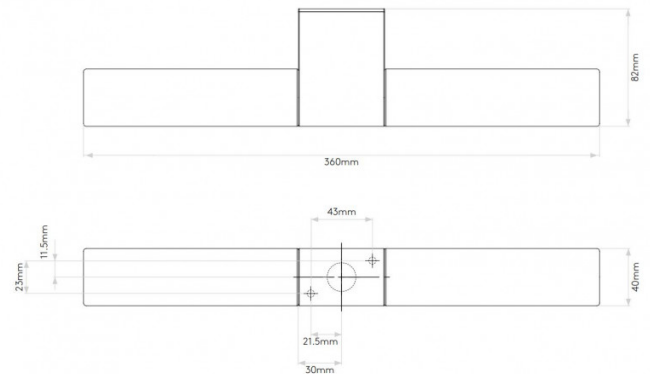

PRODUCT SPECIFICATION

Light Source: 2 x Max 28W G9 Dimmable (excluded)

IP Code: 44

Dimming: Dimmable via mains phase dimming.

Dimensions: Height: 4cm
Width: 36cm
Depth: 8.2cm

For all sales and technical enquiries, please contact: