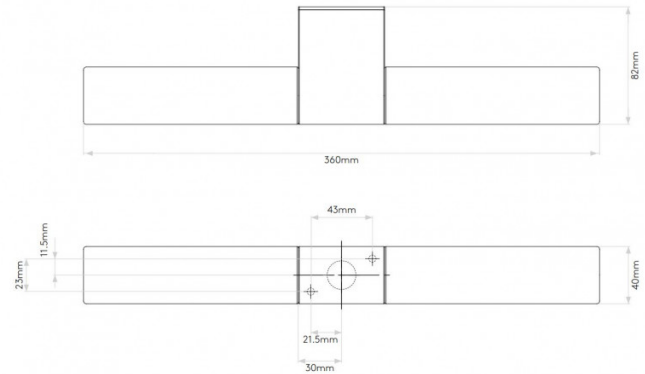

astro

Astro Padova Wall Light

LA4137

SOURCE: <https://www.davidvillagelighting.co.uk/product/Astro-Padova-Wall-Light/16940>

PRODUCT DESCRIPTION

Astro Padova Wall Light

A classic bathroom light, the Padova is a round white glass diffuser with polished chrome base and details. The wall light is IP44 rated, making it suitable for bathroom installation (zones 2 and 3). Padova is also suitable for mounting on flammable material.

PRODUCT SPECIFICATION

- Light Source:** 2 x Max 28W G9 Dimmable (excluded)
- IP Code:** 44
- Dimming:** Dimmable via mains phase dimming.
- Dimensions:** Height: 4cm
Width: 36cm
Depth: 8.2cm

For all sales and technical enquiries, please contact: