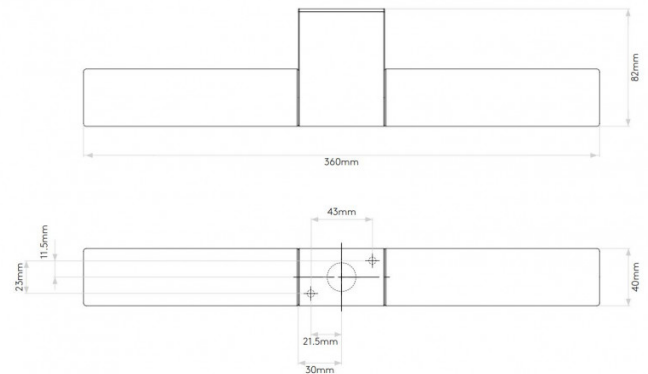

### PRODUCT SPECIFICATION

**Light Source:** 2 x Max 28W G9 Dimmable (excluded)

**IP Code:** 44

**Dimming:** Dimmable via mains phase dimming.

**Dimensions:** Height: 4cm  
Width: 36cm  
Depth: 8.2cm

**For all sales and technical enquiries, please contact:**