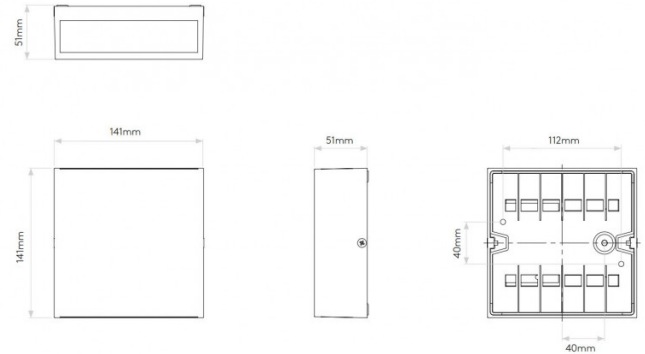

### Elis Twin LED by Astro

Elis Twin is a dual emission wall light by Astro. Elis Twin light can be mounted on ceilings as well, but that has an effect on the IP rating (IP54).

The light is also suitable for use in bathrooms, zone 2 and 3. The light can be used within 5 miles from the coast (check warranty) and can withstand onerous environments.

## PRODUCT SPECIFICATION

**Light Source:** 8.2W, 3000K, 524 Lumens

**IP Code:** 54

**Dimming:** Non-dimmable.

**Dimensions:** Height: 14.1cm  
Width: 14.1cm  
Depth: 5.1cm

**For all sales and technical enquiries, please contact:**