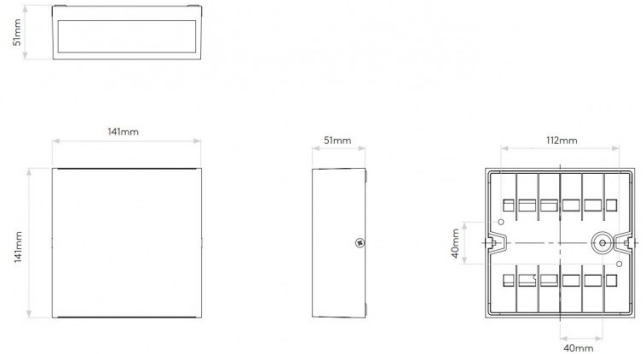

IP Code: 54

Dimming: Non-dimmable.

Dimensions: Height: 14.1cm
Width: 14.1cm
Depth: 5.1cm

For all sales and technical enquiries, please contact:

+44 (0)114 263 4266

info@davidvillagelighting.co.uk

www.davidvillagelighting.co.uk