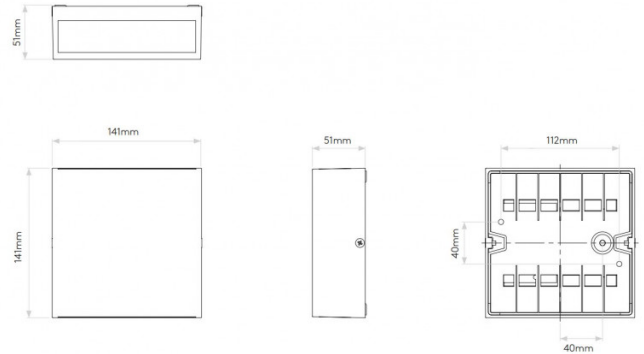

IP Code: 54

Dimming: Non-dimmable.

Dimensions: Height: 14.1cm
Width: 14.1cm
Depth: 5.1cm

For all sales and technical enquiries, please contact:

+44 (0)114 263 4266

info@davidvillagelighting.co.uk

www.davidvillagelighting.co.uk