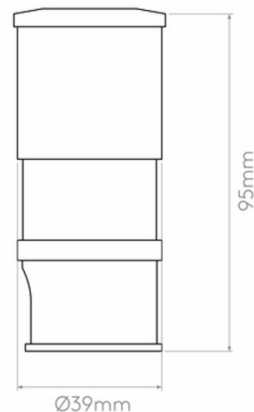

PRODUCT SPECIFICATION

Light Source: 2.2W, 3000K, 98 Lumens

IP Code: 67

Dimensions: Ø4.2cm
Depth: 9.5cm

For all sales and technical enquiries, please contact:

+44 (0)114 263 4266

info@davidvillagelighting.co.uk