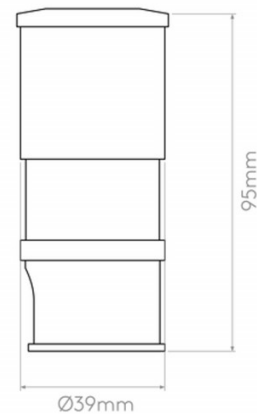

PRODUCT SPECIFICATION

Light Source: 2.2W, 3000K, 98 Lumens

IP Code: 67

Dimensions: Ø4.2cm
Depth: 9.5cm

For all sales and technical enquiries, please contact:

+44 (0)114 263 4266

info@davidvillagelighting.co.uk