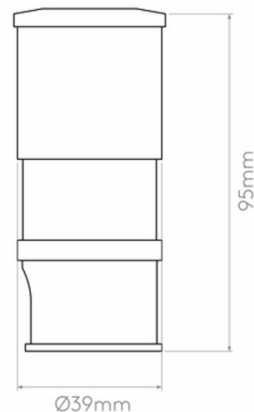

## PRODUCT SPECIFICATION

**Light Source:** 2.2W, 3000K, 98 Lumens

**IP Code:** 67

**Dimensions:** Ø4.2cm  
Depth: 9.5cm

**For all sales and technical enquiries, please contact:**

+44 (0)114 263 4266

[info@davidvillagelighting.co.uk](mailto:info@davidvillagelighting.co.uk)