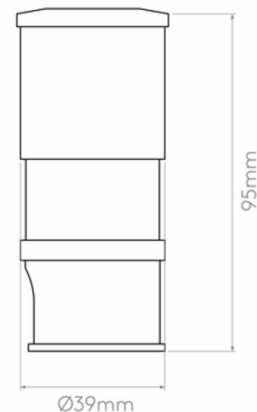

PRODUCT SPECIFICATION

Light Source: 2.2W, 3000K, 98 Lumens

IP Code: 67

Dimensions: Ø4.2cm
Depth: 9.5cm

For all sales and technical enquiries, please contact:

+44 (0)114 263 4266

info@davidvillagelighting.co.uk