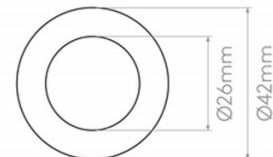

PRODUCT SPECIFICATION

Light Source: 2.2W, 3000K, 98 Lumens

IP Code: 67

Dimensions: Ø4.2cm
Depth: 9.5cm

For all sales and technical enquiries, please contact:

+44 (0)114 263 4266

info@davidvillagelighting.co.uk