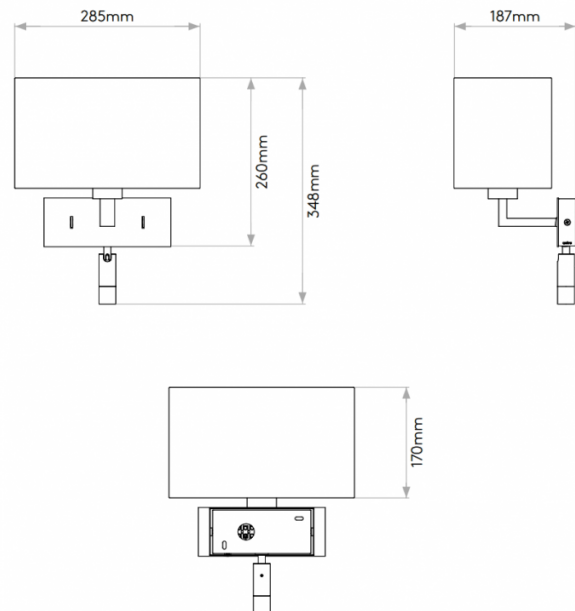

astro

Astro Park Lane Reader LED

LA4131

SOURCE: <https://www.davidvillagelighting.co.uk/product/Astro-Park-Lane-Reader-LED/16934>

PRODUCT DESCRIPTION

Astro Park Lane Reader

A wall light with a double light emission, the Park Lane Reader benefits from a retrofit main light source and an LED spotlight, attached at the base of the light. The Park Lane Reader is available with a choice of 4 different shade colour options. The Rectangular 285 shade is available in white, black, putty or oyster fabric colours.

PRODUCT SPECIFICATION

- Light Source:** 1 x 60W E27/ES (excluded)
- IP Code:** 20
- Dimming:** Integrated on/off switch included on product.
- Dimensions:** Height Max 34.8cm
Width 28.5cm
Depth 18.7cm
Secondary light: 7.7 x 2.6 cm