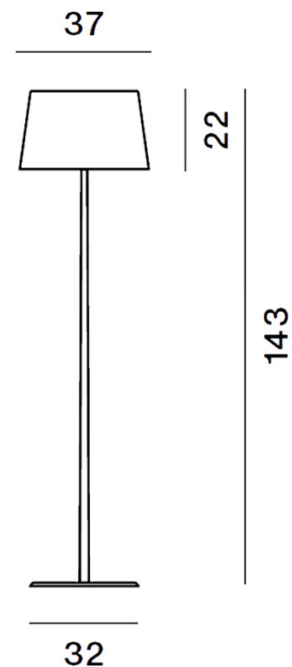

FOSCARINI

Foscarini Lumiere XXL Floor Lamp

LA4130

SOURCE: <https://www.davidvillagelighting.co.uk/product/Foscarini-Lumiere-XXL-Floor-Lamp/16933>

PRODUCT DESCRIPTION

Designer: Rodolfo Dordoni

Foscarini Lumiere XXL Floor Lamp

PRODUCT SPECIFICATION

- Light Source:** 4 x Max 33W G9 (excluded)
- IP Code:** 20
- Dimming:** In-line dimmer included on cable.
- Dimensions:** Shade: Ø37cm
Shade Height: 22cm
Full Height: 143cm
Base: Ø32cm