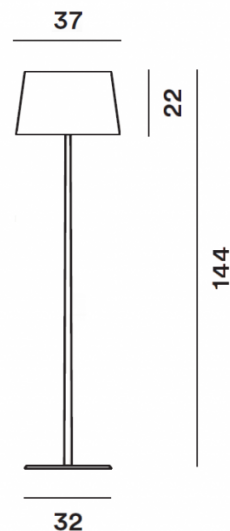

PRODUCT SPECIFICATION

Light Source: 4 x G9 33W max (excluded)

IP Code: 20

Dimming: In line dimmer included on cable

Dimensions: Ø37cm shade
22cm shade height
Ø32cm base
143cm height

For all sales and technical enquiries, please contact: