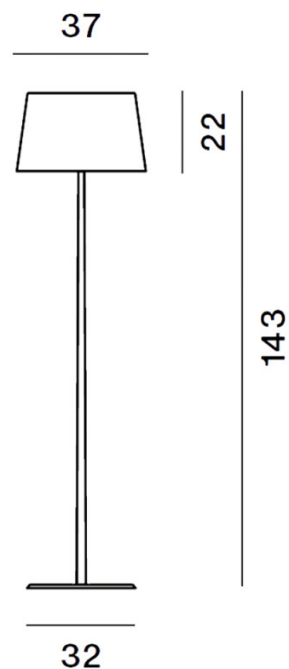

PRODUCT SPECIFICATION

Light Source: 4 x Max 33W G9 (excluded)

IP Code: 20

Dimming: In-line dimmer included on cable.

Dimensions: Shade: Ø37cm
Shade Height: 22cm
Full Height: 143cm
Base: Ø32cm

For all sales and technical enquiries, please contact: