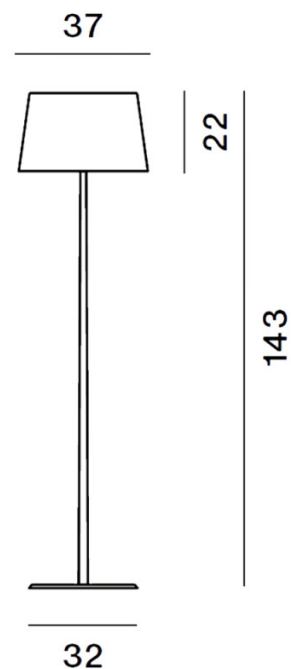

## PRODUCT SPECIFICATION

**Light Source:** 4 x Max 33W G9 (excluded)

**IP Code:** 20

**Dimming:** In-line dimmer included on cable.

**Dimensions:** Shade: Ø37cm  
Shade Height: 22cm  
Full Height: 143cm  
Base: Ø32cm