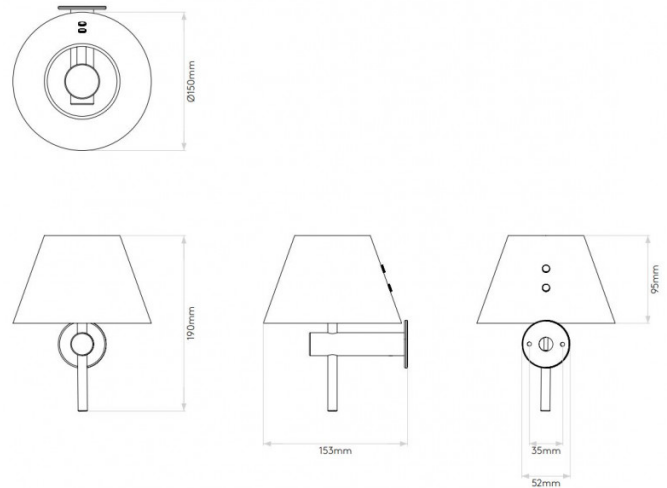

astro

Astro Roma Wall Light

LA4129

SOURCE: <https://www.davidvillagelighting.co.uk/product/Astro-Roma-Wall-Light/16932>

PRODUCT DESCRIPTION

Astro Roma Bathroom Wall Light

A beautiful and stylish bathroom wall light, the Roma is available in numerous finish options. The wall light can be dimmed, when used with dimmable light source. Roma is suitable for any interior spaces including bathrooms (zone 2 and 3) as indicated by an IP44 rating.

- Light Source:** 1 x Max 40W G9 dimmable (excluded)
- IP Code:** 44
- Dimming:** Dimmable via mains phase dimming
- Dimensions:** Height: 19cm
Width: 15cm
Depth: 15.3cm

For all sales and technical enquiries, please contact: