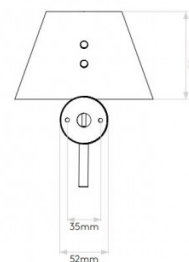

Light Source: 1 x Max 40W G9 dimmable (excluded)

IP Code: 44

Dimming: Dimmable via mains phase dimming

Dimensions: Height: 19cm
Width: 15cm
Depth: 15.3cm

For all sales and technical enquiries, please contact: