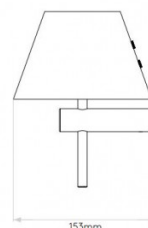

Light Source: 1 x Max 40W G9 dimmable (excluded)

IP Code: 44

Dimming: Dimmable via mains phase dimming

Dimensions: Height: 19cm
Width: 15cm
Depth: 15.3cm

For all sales and technical enquiries, please contact: