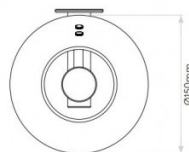

The fitting is also suitable for mounting on flammable materials. You can choose a base finish from matt black, matt white, matt nickel, matt gold, bronze, polished chrome or polished copper.

PRODUCT SPECIFICATION

Light Source: 1 x Max 40W G9 dimmable (excluded)

IP Code: 44

Dimming: Dimmable via mains phase dimming

Dimensions: Height: 19cm
Width: 15cm
Depth: 15.3cm

For all sales and technical enquiries, please contact: