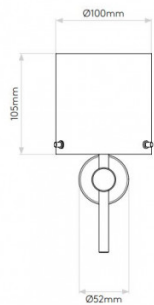

Also available as an LED option, please [contact us](#) for details.

**PRODUCT SPECIFICATION**

- IP Code:** 44
- Dimming:** Dimmable via mains phase dimming.
- Dimensions:** 1 x Max 40W G9 dimmable (excluded)