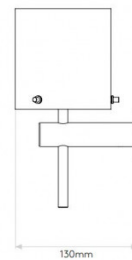

astro

**Astro Arezzo Wall Light**

LA4128

SOURCE: <https://www.davidvillagelighting.co.uk/product/Astro-Arezzo-Wall-Light/16931>

**PRODUCT DESCRIPTION**

**Astro Arezzo Wall Light**

The Arezzo range includes a wall light, with a polished chrome body, clear glass shade and opal glass diffuser. An IP44 means you can install the wall light in the bathroom, zones 2 and 3. The Arezzo wall light is dimmable when used with a compatible, dimmable light source. The wall light is also suitable for mounting on flammable surfaces. The wall light is complimented with a [ceiling light](#).

Also available as an LED option, please [contact us](#) for details.

**PRODUCT SPECIFICATION**

- IP Code:** 44
- Dimming:** Dimmable via mains phase dimming.
- Dimensions:** 1 x Max 40W G9 dimmable (excluded)