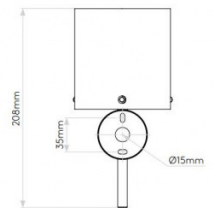

Also available as an LED option, please [contact us](#) for details.

**PRODUCT SPECIFICATION**

- IP Code:** 44
- Dimming:** Dimmable via mains phase dimming.
- Dimensions:** 1 x Max 40W G9 dimmable (excluded)