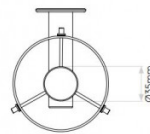

For all sales and technical enquiries, please contact:

+44 (0)114 263 4266

info@davidvillagelighting.co.uk

www.davidvillagelighting.co.uk