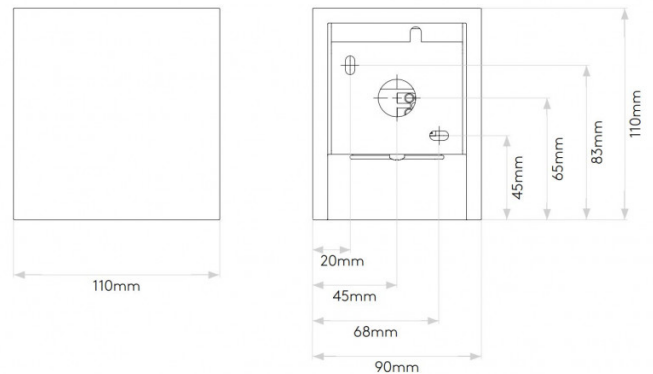

## PRODUCT SPECIFICATION

- Light Source:** 1 x Max 6W GU10 LED (excluded)
- IP Code:** 20
- Dimming:** Dimmable via mains phase dimming.
- Dimensions:** Height: 11cm  
Width: 9cm  
Depth: 11cm

**For all sales and technical enquiries, please contact:**